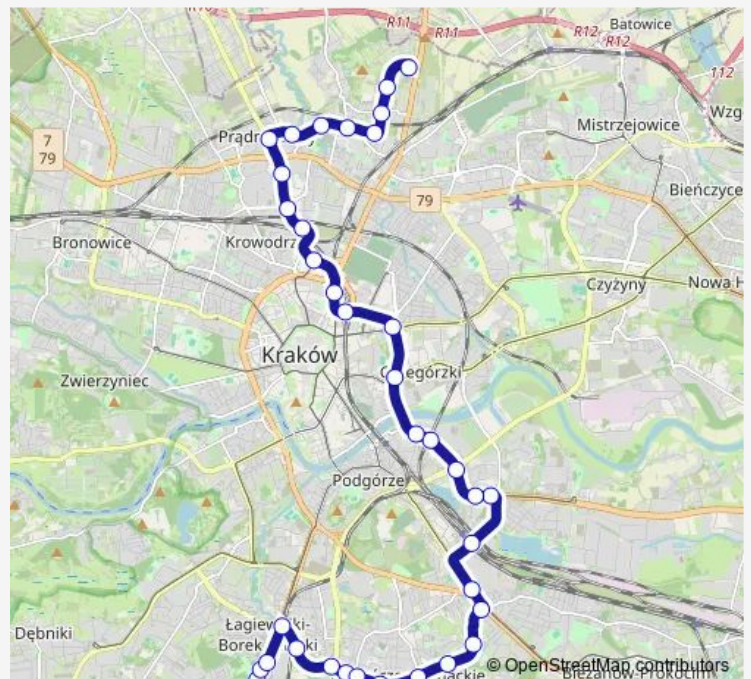

### Direction

undefined — undefined

0 stops

[Open route schedule](#)

### Route schedule

undefined — undefined

Monday 09:29-22:03

Tuesday 09:29-22:03

Wednesday 09:29-22:03

Thursday 09:29-22:03

Friday 09:29-22:03

Saturday —

### Route info

Direction:

Stops: 0

Trip Duration: — min