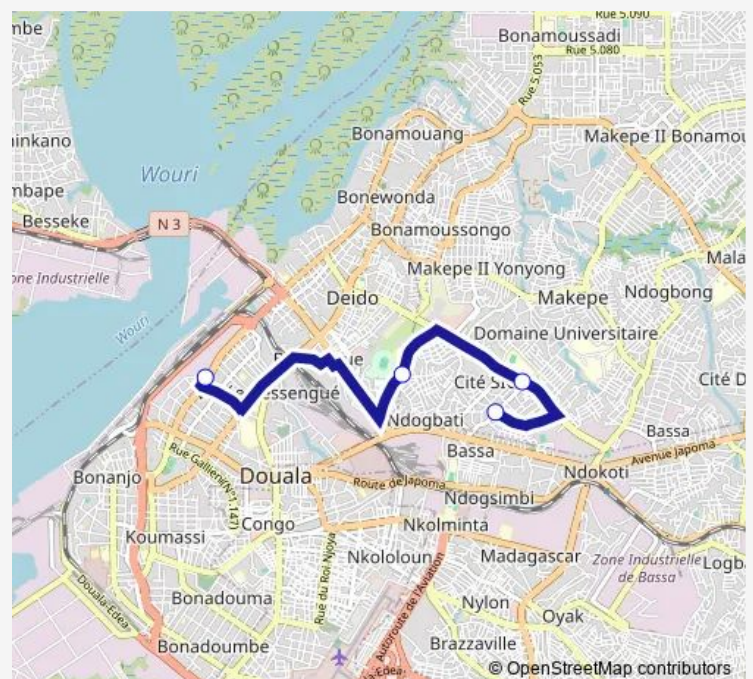

## Communal Taxi Service Immeuble Socar to Nouvelle Route Cité

[Go to website](#)

### Direction

Immeuble Tecno Akwa — Nouvelle Route Cité

4 stops

[Open route schedule](#)

Immeuble Tecno Akwa

Bépanda Omnisport

Ange Raphaël Université de doula

Nouvelle Route Cité

### Route schedule

Immeuble Tecno Akwa — Nouvelle Route Cité

Monday	18:34
Tuesday	18:34
Wednesday	18:34
Thursday	18:34
Friday	18:34
Saturday	18:34
Sunday	18:34

### Route info

Direction: Immeuble Tecno Akwa

Stops: 4

Trip Duration: 0 hour 23 min

Immeuble Socar to Nouvelle Route Cité

Communal Taxi Service time schedules and route maps are available in an offline PDF at [busmaps.com](https://busmaps.com). Use the [busmaps.com](https://busmaps.com) website to see live bus times, train schedule or subway schedule, and step-by-step directions for all public transit in Douala