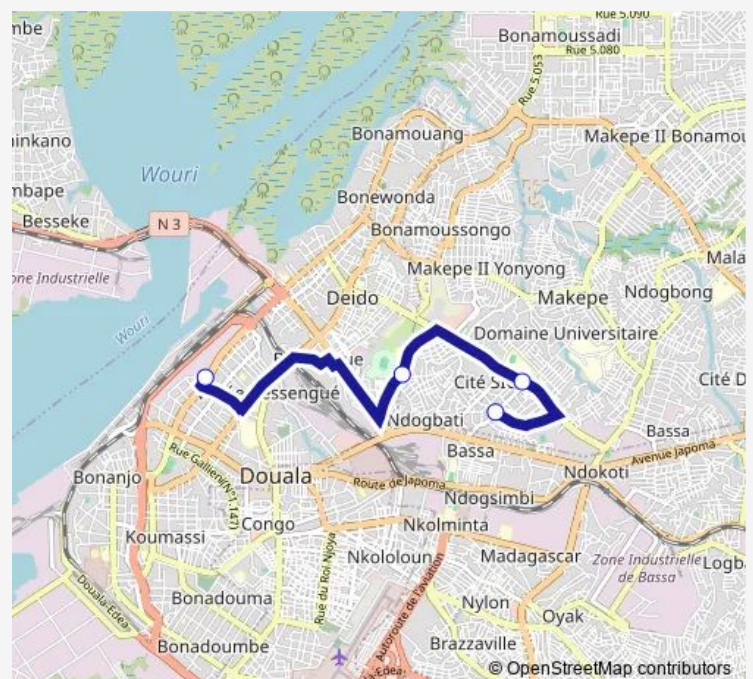

Communal Taxi Service Immeuble Socar to Nouvelle Route Cité

[Go to website](#)

Direction

Immeuble Tecno Akwa — Nouvelle Route Cité

4 stops

[Open route schedule](#)

Immeuble Tecno Akwa

Bépanda Omnisport

Ange Raphaël Université de doula

Nouvelle Route Cité

Route schedule

Immeuble Tecno Akwa — Nouvelle Route Cité

Monday	18:34
Tuesday	18:34
Wednesday	18:34
Thursday	18:34
Friday	18:34
Saturday	18:34
Sunday	18:34

Route info

Direction: Immeuble Tecno Akwa

Stops: 4

Trip Duration: 0 hour 23 min

Immeuble Socar to Nouvelle Route Cité

Communal Taxi Service time schedules and route maps are available in an offline PDF at busmaps.com. Use the busmaps.com website to see live bus times, train schedule or subway schedule, and step-by-step directions for all public transit in Douala