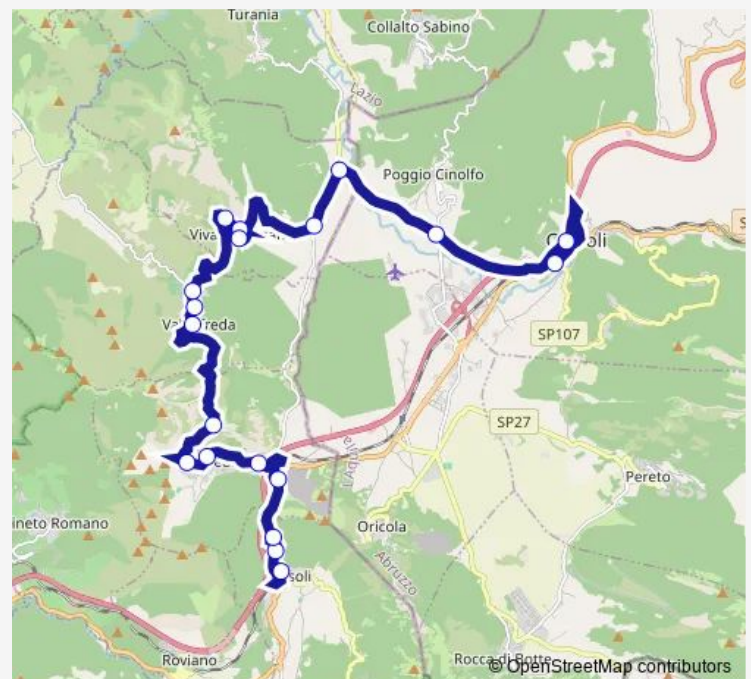

VIVARO | Via Turanense Via Carsoli # f8836

CARSOLI (AQ) | Via Turanense Via Collalto # f8790

CARSOLI (AQ) | Via Alpini # f8791

CARSOLI (AQ) | Stazione FS # f8688

Route schedule

ARSOLI | Piazza Martiri # f9006 — CARSOLI (AQ) | Stazione FS # f8688

Friday

—

Saturday

08:10

Sunday

—

Route info

Direction: ARSOLI | Piazza Martiri # f9006

Stops: 19

Trip Duration: 0 hour 45 min

■ Arsoli - Carsoli # Cg3a

Bus time schedules and route maps are available in an offline PDF at busmaps.com. Use the busmaps.com website to see live bus times, train schedule or subway schedule, and step-by-step directions for all public transit in Riofreddo