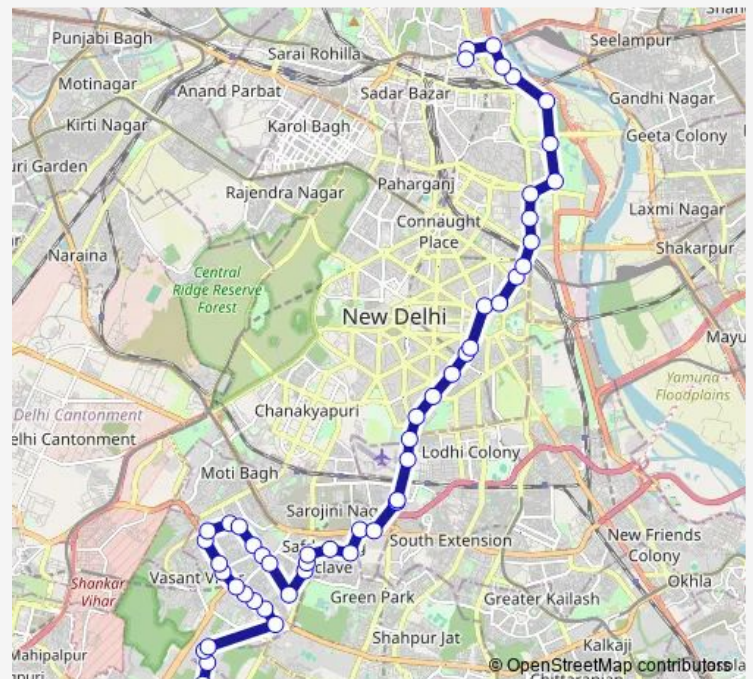

RK Puram Sec 1-4

R K Puram Sec-3

R K Puram Sec-2

Route schedule

Poorvanchal Hostel — Mori Gate Terminal

Monday 06:00-21:31

Tuesday 06:00-21:31

Wednesday 06:00-21:31

Thursday 06:00-21:31

Friday 06:00-21:31

Saturday 06:00-21:31

Sunday 06:00-21:31

Route info

Direction: Poorvanchal Hostel

Stops: 51

Trip Duration: 1 hour 42 min