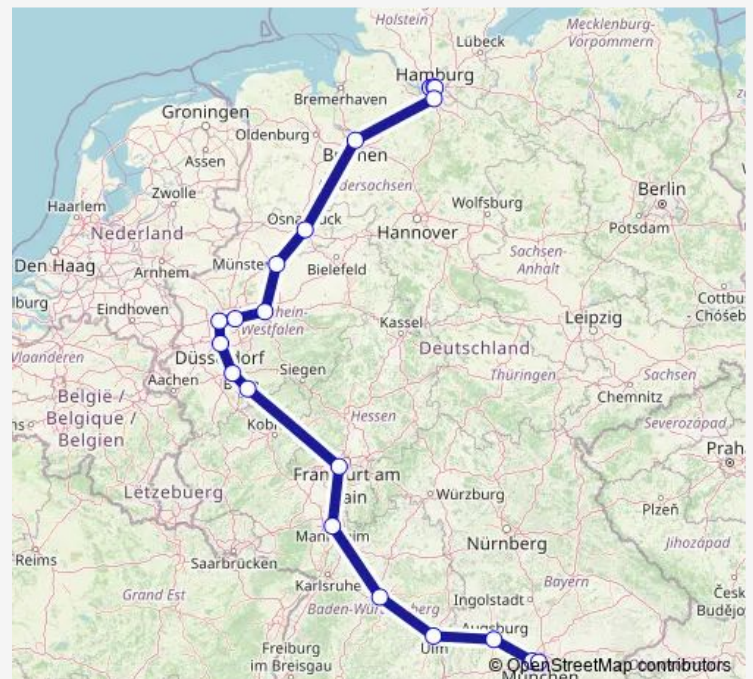

### Direction

Hamburg-Altona — München Hbf

20 stops

[Open route schedule](#)

Hamburg-Altona

Hamburg Dammtor

Hamburg Hbf

Hamburg-Harburg

Bremen Hbf

Osnabrück Hbf

Münster(Westf)Hbf

Dortmund Hbf

Essen Hbf

Duisburg Hbf

Düsseldorf Hbf

Köln Messe/Deutz Gl.11-12

Siegburg/Bonn

Frankfurt(M) Flughafen Fernbf

Mannheim Hbf

Stuttgart Hbf

Ulm Hbf

Augsburg Hbf

München-Pasing

München Hbf

### Route info

Direction: Hamburg-Altona

Stops: 20

Trip Duration: 9 hour 7 min

ICE 515

ICE 515 Rail time schedules and route maps are available in an offline PDF at [busmaps.com](https://busmaps.com). Use the [busmaps.com](https://busmaps.com) website to see live bus times, train schedule or subway schedule, and step-by-step directions for all public transit in Hamburg