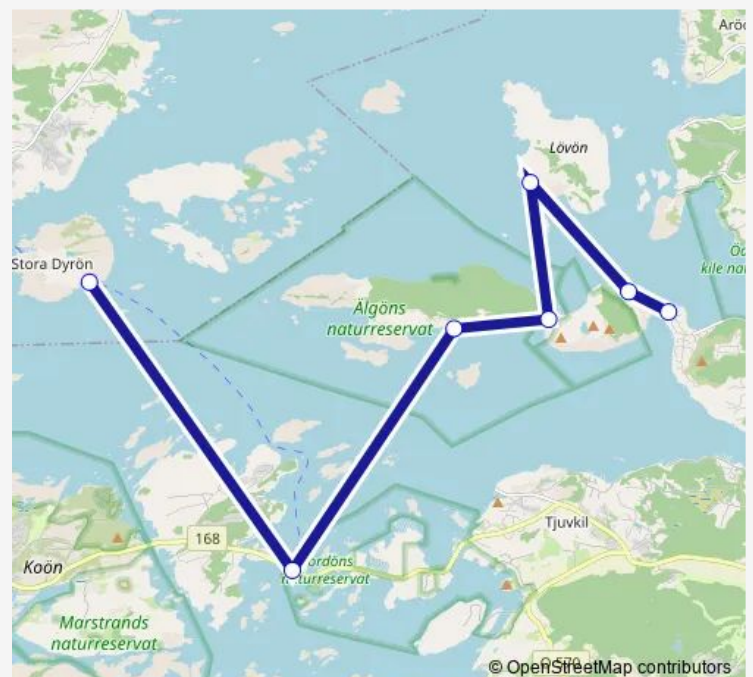

## Route schedule

Hättan — Dyrön södra

Monday	15:15
Tuesday	—
Wednesday	—
Thursday	15:15
Friday	15:15
Saturday	15:15
Sunday	13:20-15:15

## Route info

Direction: Hättan

Stops: 4

Trip Duration: 0 hour 35 min

■ 326

**BusMaps**

## Direction

Dyrön södra — Hättan

4 stops

[Open route schedule](#)

Dyrön södra

Risön

Krokholmen

Hättan

## Route info

Direction: Rörtången bryggan

Stops: 7

Trip Duration: 1 hour 10 min

326 Ferry time schedules and route maps are available in an offline PDF at busmaps.com. Use the busmaps.com website to see live bus times, train schedule or subway schedule, and step-by-step directions for all public transit in Skaerhamn