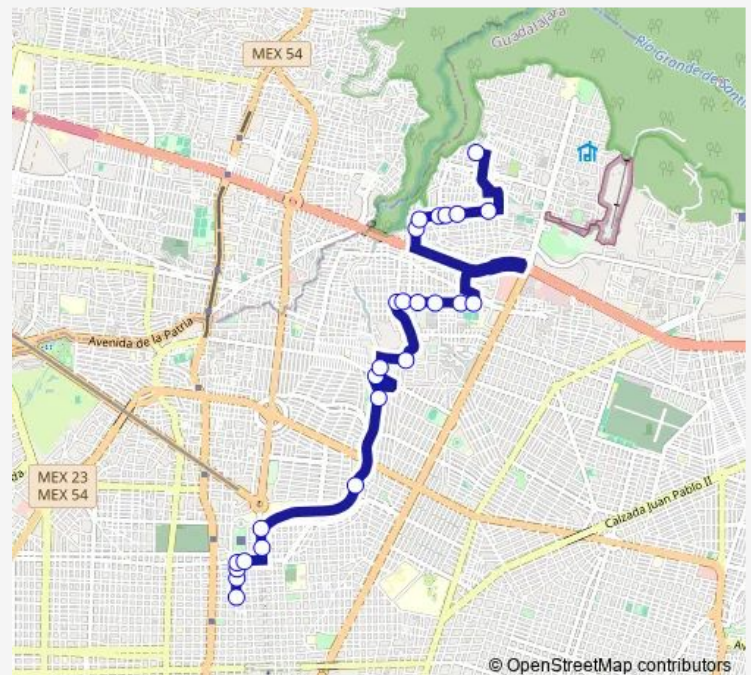

Calle Santa Mónica

### Route schedule

Sebastián Conejo — Calle Santa Mónica

Monday 04:30

Tuesday 04:30

Wednesday 04:30

Thursday 04:30

Friday 04:30

Saturday 04:30

### Route info

Direction: Sebastián Conejo

Stops: 22

Trip Duration: 0 hour 36 min

**Direction**

Calle Contreras Medellín — Sebastián Conejo

25 stops

[Open route schedule](#)