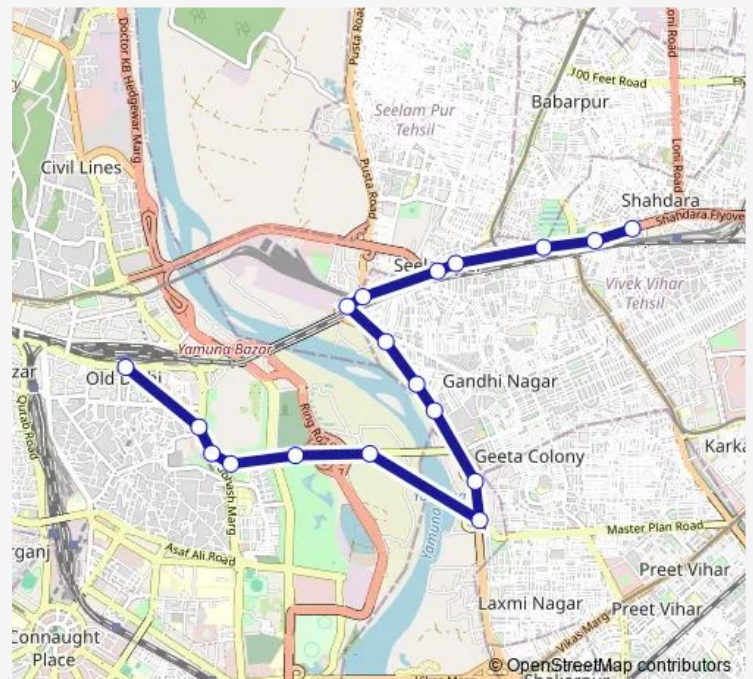

Route schedule

Shahdara Terminal — Old Delhi Railway Station

Monday 05:00-22:12

Tuesday 05:00-22:12

Wednesday 05:00-22:12

Thursday 05:00-22:12

Friday 05:00-22:12

Saturday 05:00-22:12

Sunday 05:00-22:12

Route info

Direction: Shahdara Terminal

Stops: 18

Trip Duration: 0 hour 44 min

203down

BusMaps

203down Bus time schedules and route maps are available in an offline PDF at busmaps.com. Use the busmaps.com website to see live bus times, train schedule or subway schedule, and step-by-step directions for all public transit in Delhi