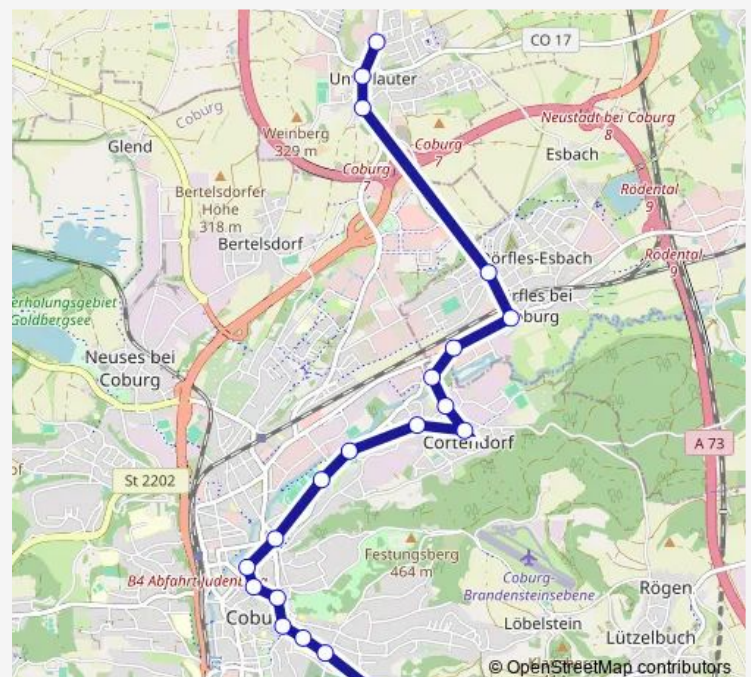

Direction

Unterlandauer Sparkasse — G.-Hirschfeld-Ring

24 stops

[Open route schedule](#)

Unterlandauer Sparkasse

Unterlandauer Mitte

Unterlandauer Süd

Dörfles-Esbach Wendeplatz

Aquaria

Esco-Park

Rittersteich

Coburg, Kanalstraße

Mohrenbrücke

Mohrenstraße

Theaterplatz

Ehrenburg

Saturday —

Sunday —

Route info

Direction: Unterlandauer Sparkasse

Stops: 24

Trip Duration: 0 hour 24 min

Friedhof

Eckardtsberg

G.-Hirschfeld-Ring

1424 Bus time schedules and route maps are available in an offline PDF at busmaps.com. Use the busmaps.com website to see live bus times, train schedule or subway schedule, and step-by-step directions for all public transit in Coburg