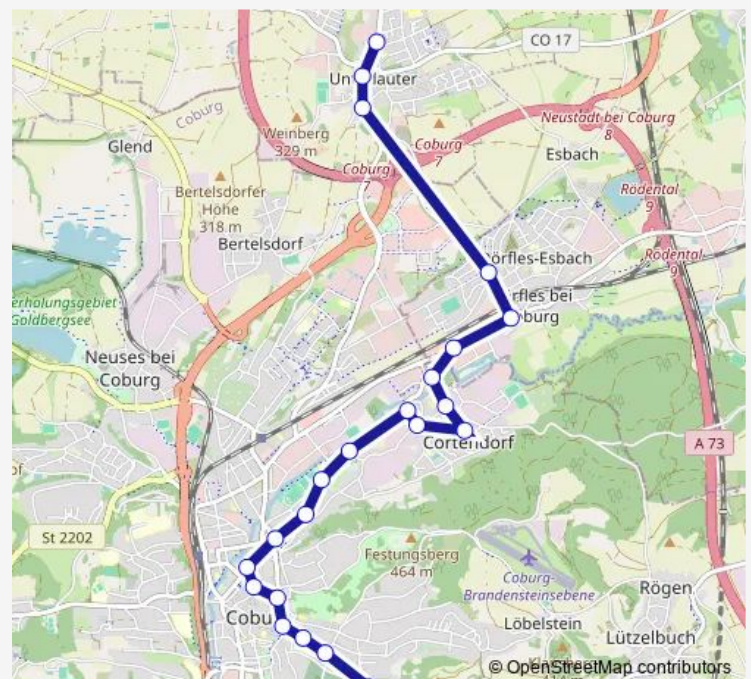

### Direction

Unterlandauer Sparkasse — G.-Hirschfeld-Ring

23 stops

[Open route schedule](#)

Unterlandauer Sparkasse

Unterlandauer Mitte

Unterlandauer Süd

Dörfles-Esbach Wendeplatz

### Route schedule

Unterlandauer Sparkasse — G.-Hirschfeld-Ring

Monday 06:56

Tuesday 06:56

Wednesday 06:56

Thursday 06:56

Friday 06:56

Saturday —

### Route info

Direction: Unterlandauer Sparkasse

Stops: 23

Trip Duration: 0 hour 24 min

Eckardtsberg

G.-Hirschfeld-Ring

1424 Bus time schedules and route maps are available in an offline PDF at [busmaps.com](https://busmaps.com). Use the [busmaps.com](https://busmaps.com) website to see live bus times, train schedule or subway schedule, and step-by-step directions for all public transit in Coburg