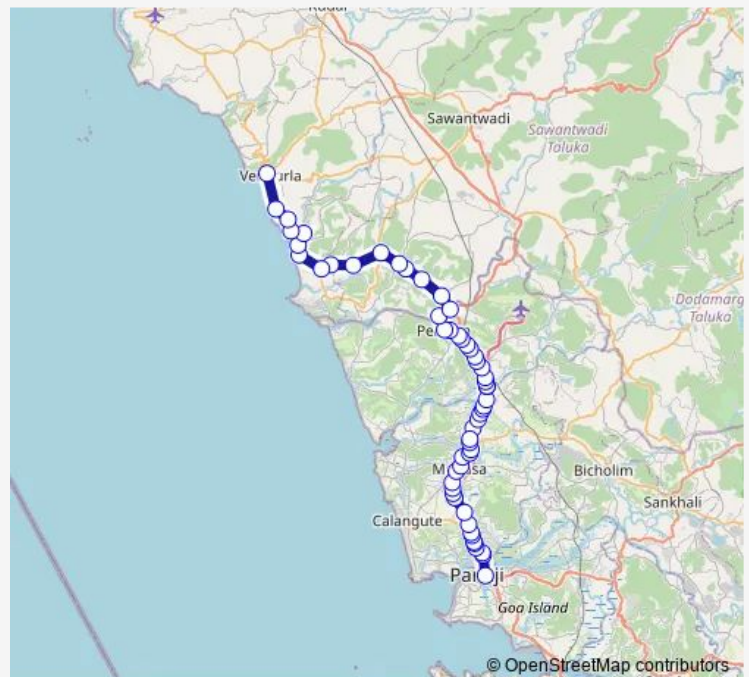

Thursday 13:00

Friday 13:00

Saturday 13:00

Sunday 13:00

Route info

Direction: Panaji KTC Bus Stand

Stops: 57

Trip Duration: 2 hour 15 min

Friday 16:00

Saturday 16:00

Sunday 16:00

Route info

Direction: Vengurla Bus Stand Msrtc

Stops: 57

Trip Duration: 2 hour 15 min

Suke Kulan