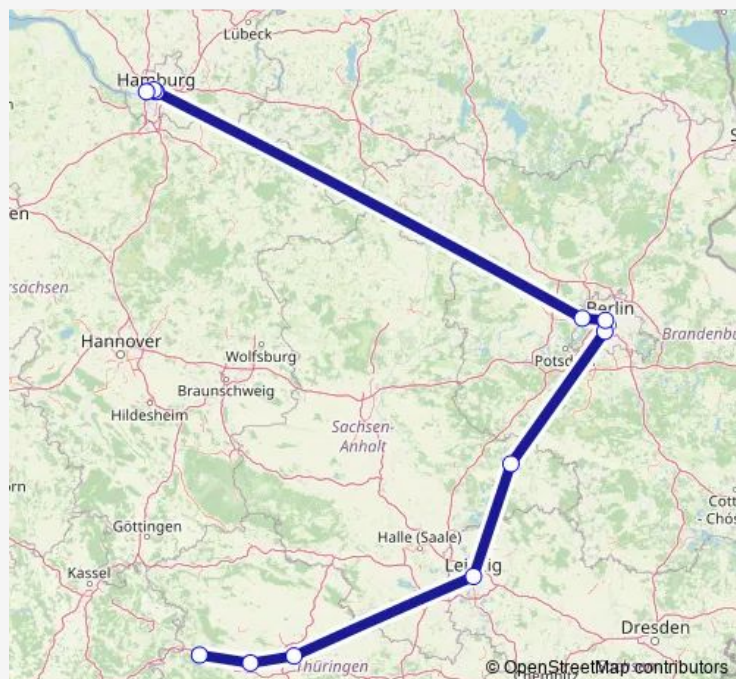

Rail ICE 806

[Go to website](#)

Direction

Eisenach — Hamburg-Altona

11 stops

[Open route schedule](#)

Eisenach

Gotha

Erfurt Hbf

Leipzig Hbf

Lutherstadt Wittenberg Hbf

Berlin Südkreuz

Berlin Hbf (tief)

Berlin-Spandau

Hamburg Hbf

Hamburg Dammtor

Hamburg-Altona

Route schedule

Eisenach — Hamburg-Altona

Monday 05:53-07:16

Tuesday 05:53-07:16

Wednesday 05:53

Thursday 05:53

Friday 05:53-07:16

Saturday 07:16

Sunday 07:16

Route info

Direction: Eisenach

Stops: 11

Trip Duration: 4 hour 52 min

ICE 806

ICE 806 Rail time schedules and route maps are available in an offline PDF at busmaps.com. Use the busmaps.com website to see live bus times, train schedule or subway schedule, and step-by-step directions for all public transit in Hamburg