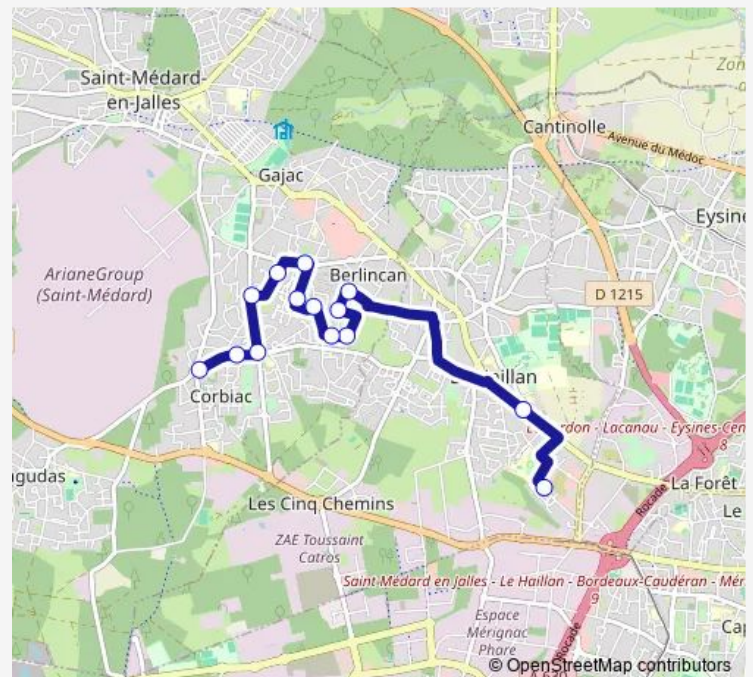

Claude Bernard

Claude Lorrain

Greuze

Collège Emile Zola

Collège Le Haillan

Route schedule

Place Corbiac — Collège Le Haillan

Monday 07:18

Tuesday 07:18

Wednesday 07:18

Thursday 07:18

Friday 07:18

Saturday —

Sunday —

Route info

Direction: Place Corbiac

Stops: 15

Trip Duration: 0 hour 20 min

S17 — Scodi S17

BusMaps

Direction

Collège Le Haillan — Mazeau

14 stops

[Open route schedule](#)