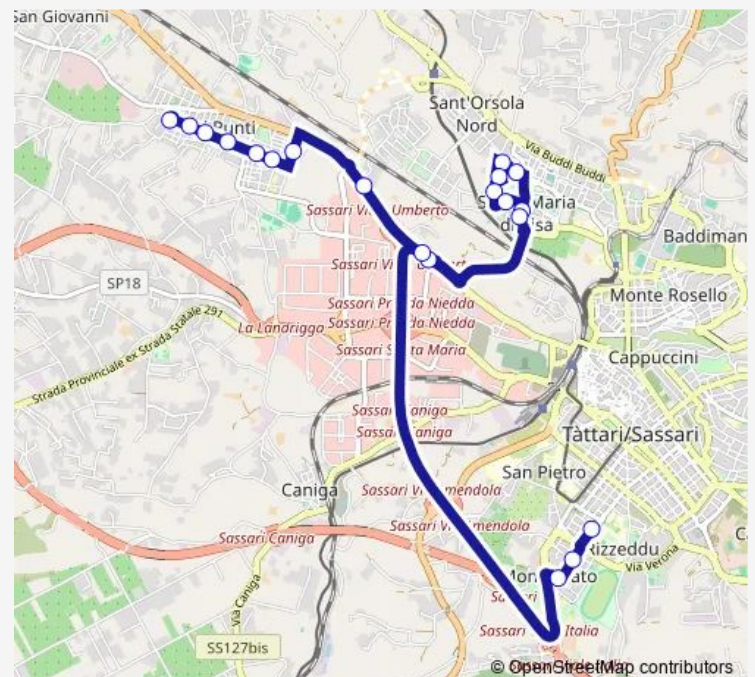

### Direction

Via Turati, Terminal Extraurbano — Piazza Musu Martini

20 stops

[Open route schedule](#)

Via Turati, Terminal Extraurbano

Via Washington Fronte Chiesa

Piazza Vienna

Viale Porto Torres 58

Sp Ex Ss 131 Fronte 74

Via Li Punti 1

Via Pasella Fronte 7

Via Pasella 4

Via Camboni Fronte 17

Via Camboni Fronte 21

Via Nigra Fronte 7

Piazza Musu Martini

### Route schedule

Via Turati, Terminal Extraurbano — Piazza Musu Martini

Monday 13:20

Tuesday 13:20

Wednesday 13:20

Thursday 13:20

Friday 13:20

Saturday 13:20

### Route info

Direction: Via Turati, Terminal Extraurbano

Stops: 20

Trip Duration: 0 hour 25 min

■ S17 — Scolastico 17

S17 Bus time schedules and route maps are available in an offline PDF at [busmaps.com](https://busmaps.com). Use the [busmaps.com](https://busmaps.com) website to see live bus times, train schedule or subway schedule, and step-by-step directions for all public transit in Sassari