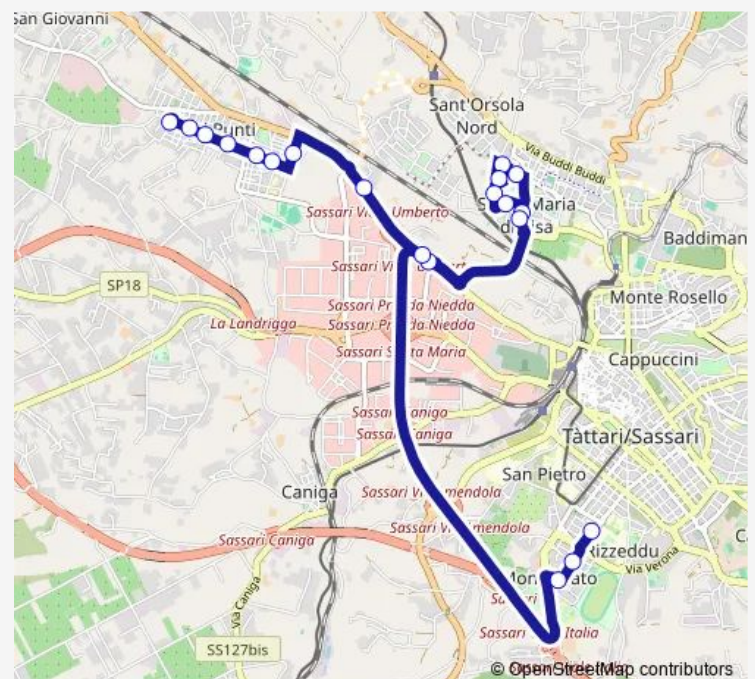

Bus S17 Scolastico 17

[Go to website](#)

Direction

Via Turati, Terminal Extraurbano — Piazza Musu Martini

20 stops

[Open route schedule](#)

Via Turati, Terminal Extraurbano

Via Washington Fronte Chiesa

Piazza Vienna

Viale Porto Torres 58

Via Cilea Fronte 9

Via Baratz Fronte 5

Via Flumendosa 4

Via Coghinas Fronte 2

Via Donizetti, Polo Scolastico

Via Leoncavallo 15

Via Nigra Fronte 7

Piazza Musu Martini

Route schedule

Via Turati, Terminal Extraurbano — Piazza Musu Martini

Monday 13:20

Tuesday 13:20

Wednesday 13:20

Thursday 13:20

Friday 13:20

Saturday 13:20

Sunday —

Route info

Direction: Via Turati, Terminal Extraurbano

Stops: 20

Trip Duration: 0 hour 25 min

■ S17 — Scolastico 17