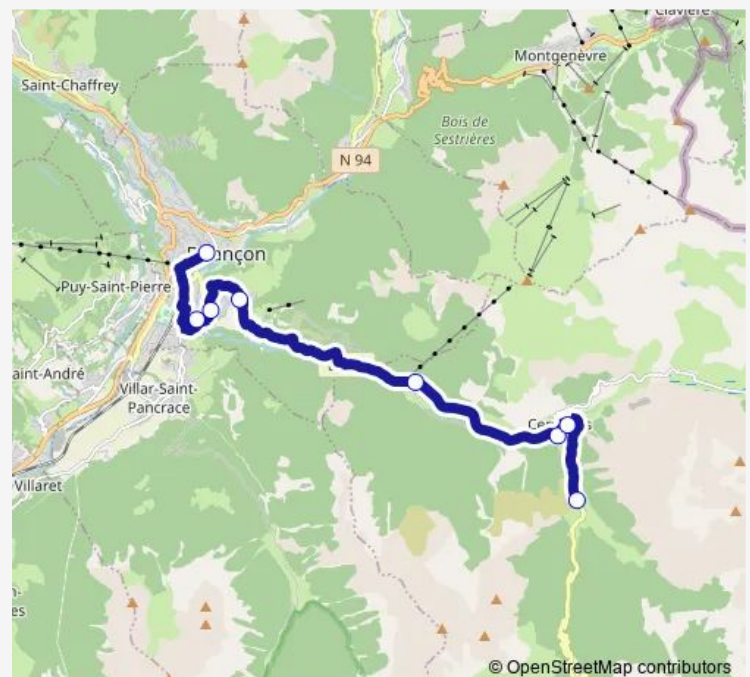

Cervieres- Rochebrune

Cervieres- Terre Rouge

Briancon- Fontchristiane

Briancon- LES Gueyts

Briancon- HLM DE L' Izoard

Briancon- Gare Routiere DU Lautaret

Briancon- College LES Garcins

Route schedule

Route info

Direction: Cervieres- Chateau

Stops: 9

Trip Duration: 0 hour 37 min

S17 — S17 Cervières - Collèges/Lyce

Direction

Briancon- Gare Routiere DU Lautaret — Cervieres- LE Laus DE Cervieres

8 stops

[Open route schedule](#)

Briancon- Gare Routiere DU Lautaret

Briancon- College LES Garcins

Briancon- HLM DE L' Izoard

Briancon- Fontchristiane

Cervieres- Terre Rouge

Cervieres- Chateau

Cervieres- Rochebrune

Saturday —

Sunday —

Route info

Direction: Briancon- Gare Routiere DU Lautaret

Stops: 8

Trip Duration: 0 hour 32 min

S17 Bus time schedules and route maps are available in an offline PDF at busmaps.com. Use the busmaps.com website to see live bus times, train schedule or subway schedule, and step-by-step directions for all public transit in Briancon