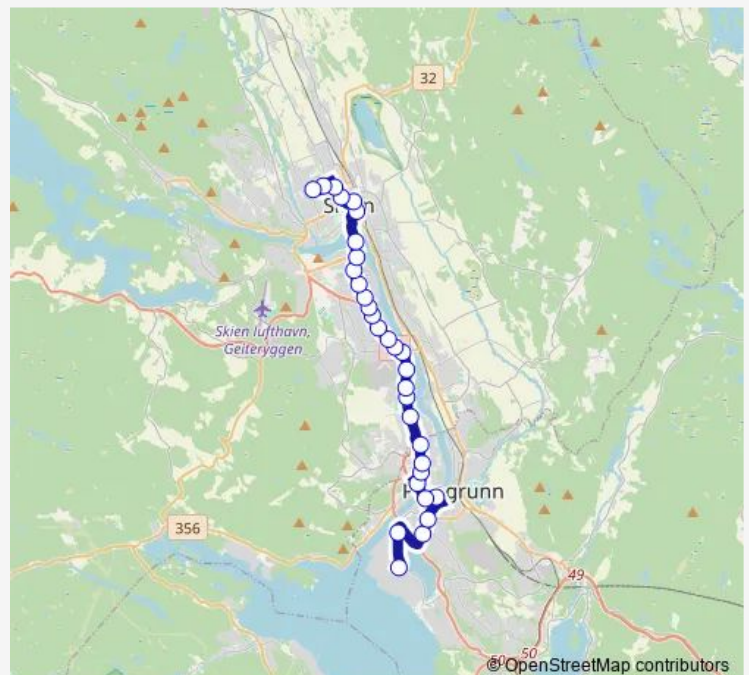

Friday 07:18

Saturday —

Sunday —

Route info

Direction: Herøya Industripark

Stops: 31

Trip Duration: 0 hour 35 min

■ S17 — Herøya-Nenset-Skien

BusMaps

Olaf Ryes gate

Gimsøy

Gimsøy plass

Klosterøya

Rådhusplassen

Skien Landmannstorget

Liegata