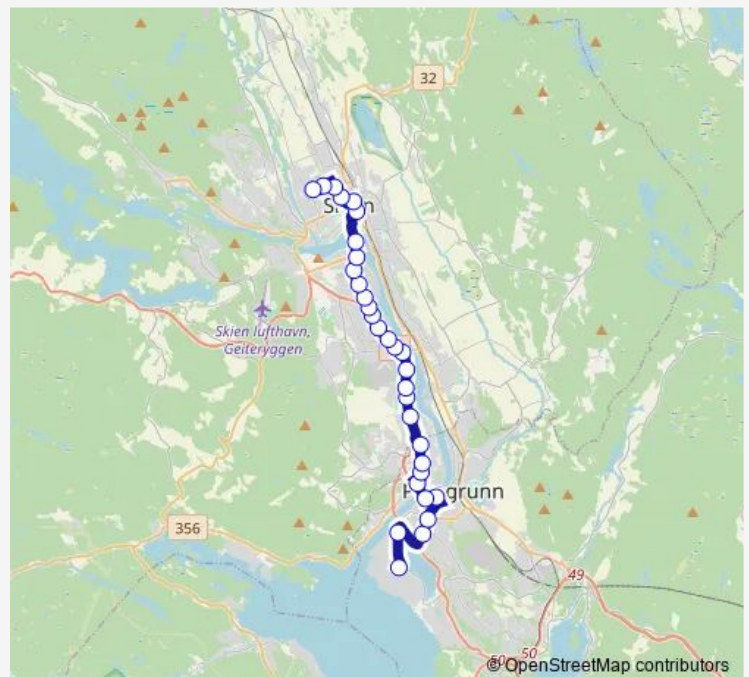

### Route schedule

Herøya Industripark — Stevneplassen

Monday 07:18

Tuesday 07:18

Wednesday 07:18

Thursday 07:18

Friday 07:18

Saturday —

### Route info

Direction: Herøya Industripark

Stops: 31

Trip Duration: 0 hour 35 min

■ S17 — Herøya-Nenset-Skien

Olaf Ryes gate

Gimsøy

Gimsøy plass