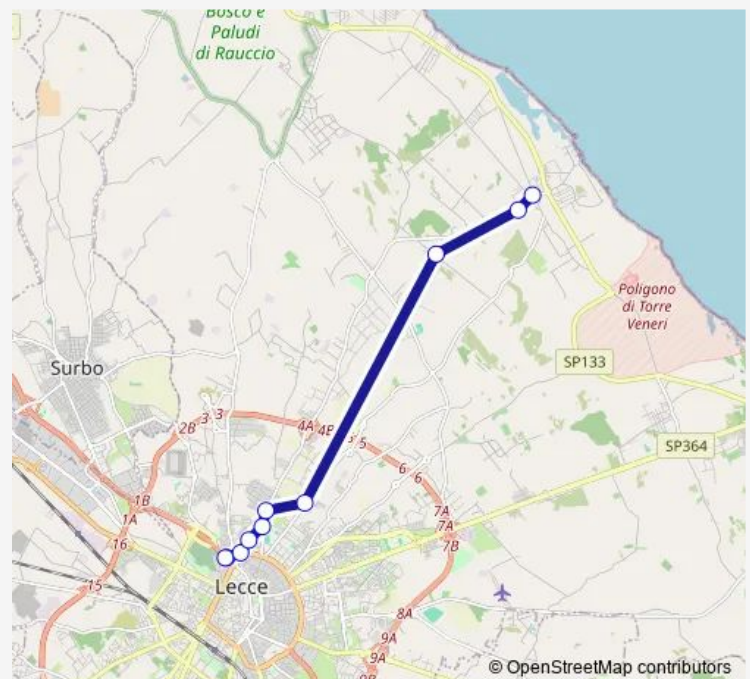

P.zza Indipendenza

Po

Foscolo-Bastioni

City Terminal

Route schedule

Frigole — City Terminal

Monday 07:15-17:55

Tuesday 07:15-17:55

Wednesday 07:15-17:55

Thursday 07:15-17:55

Friday 07:15-17:55

Saturday 07:15-17:55

Sunday 08:29-16:59

Route info

Direction: Frigole

Stops: 8

Trip Duration: 0 hour 29 min

S17 — City Terminal > Frigole

Direction

City Terminal — Frigole

10 stops

[Open route schedule](#)

City Terminal

City Terminal

Sunday 08:00-20:30

Route info

Direction: City Terminal

Stops: 10

Trip Duration: 0 hour 29 min

Direction

Frigole — City Terminal

7 stops