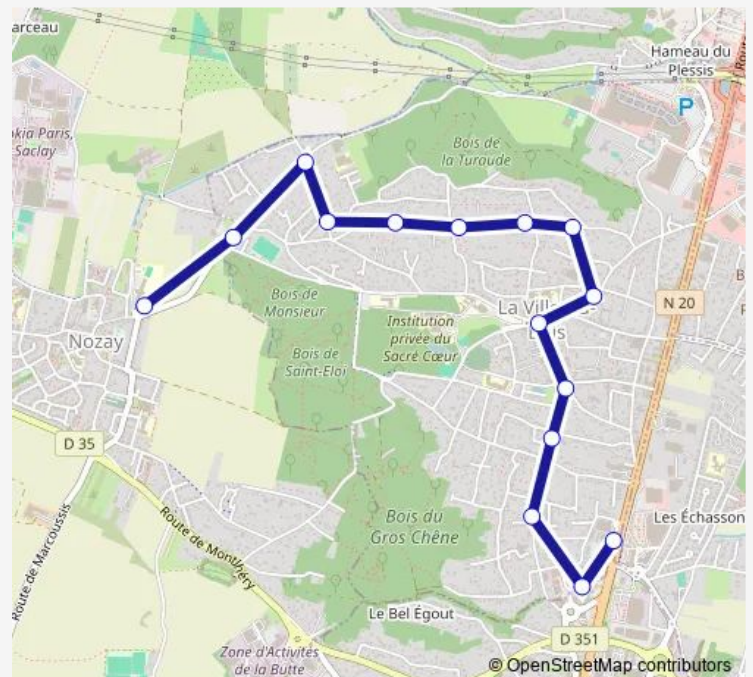

Direction

Les Joncs Marins — Collège Louise Weiss

5 stops

[Open route schedule](#)

Les Joncs Marins

Mairie

Beaulieu

Carrières

Saturday —

Sunday —

Route info

Direction: Les Joncs Marins

Stops: 5

Trip Duration: 0 hour 12 min

Direction

Saint Fiacre — Collège Louise Weiss

8 stops

[Open route schedule](#)

Saint Fiacre

ZAC des Graviers

Bas Rochers

Grenouillère

Place Beaulieu

Carrières

Friday 07:50-08:45

Saturday —

Sunday —

Route info

Direction: Saint Fiacre

Stops: 8

Trip Duration: 0 hour 18 min

Direction