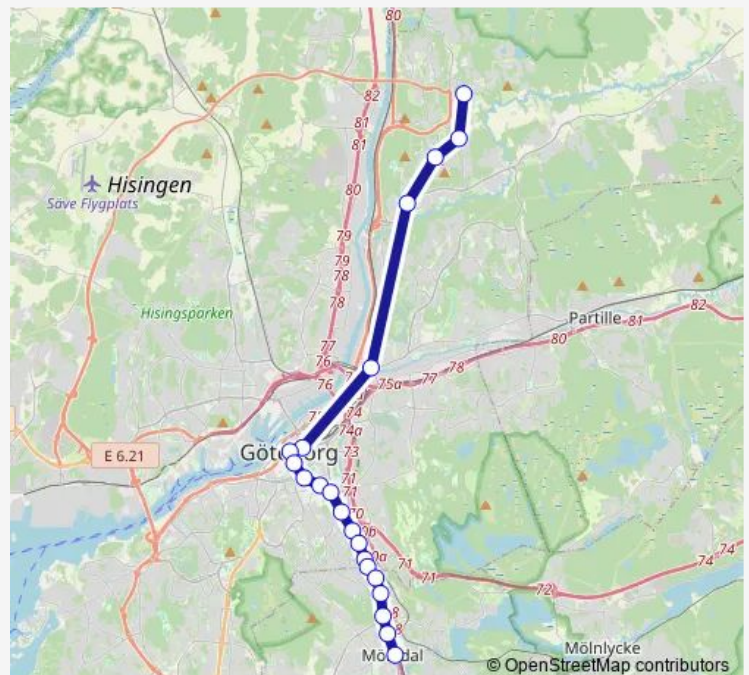

### Route schedule

Göteborg Ullevi Norra — Mölndals Innerstad

Monday 04:46-06:59

Tuesday 04:46-06:59

Wednesday 06:14-06:59

Thursday 06:14-06:59

Friday 06:14-06:59

Saturday 04:46-05:17

### Route info

Direction: Göteborg Ullevi Norra

Stops: 17

Trip Duration: 0 hour 24 min