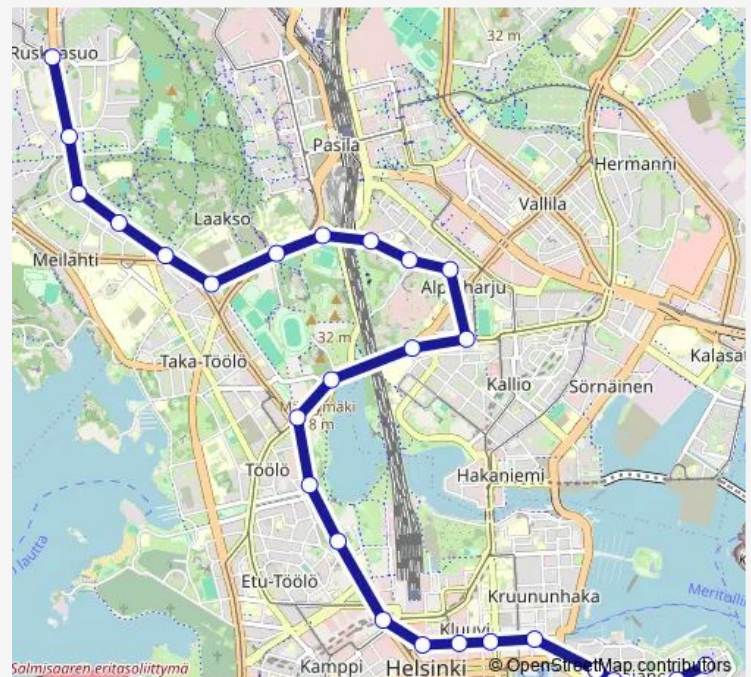

Ylioppilastalo

Aleksanterinkatu

Senaatintori

Route schedule

Ruskeasuo — Merisotilaantori

Monday 05:12-10:14

Tuesday 05:12-10:14

Wednesday 05:18-10:45

Thursday 05:12-12:15

Friday 05:05-16:14

Saturday 06:58-11:28

Sunday 06:28-12:15

Route info

Direction: Ruskeasuo

Stops: 27

Trip Duration: 0 hour 28 min

4 — Ruskeasuo - Ooppera - Lasipalatsi - Katajanokka

Ritarihuone

Tove Janssonin p.

Kauppiaankatu

Vyökatu

Ulkoministeriö

Merisotilaantori

4 Tram time schedules and route maps are available in an offline PDF at busmaps.com. Use the busmaps.com website to see live bus times, train schedule or subway schedule, and step-by-step directions for all public transit in Helsinki