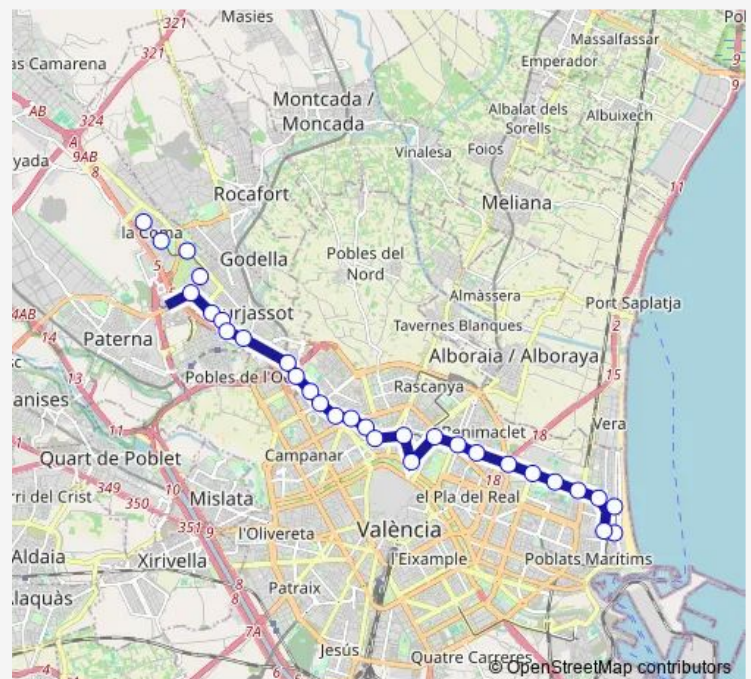

Thursday 05:52-22:55

Friday 05:52-22:55

Saturday 05:51-22:55

Sunday 07:11-22:55

Route info

Direction: Mas del Rosari

Stops: 30

Trip Duration: 0 hour 49 min

Monday	—
Tuesday	—
Wednesday	—
Thursday	—
Friday	—
Saturday	05:00-21:50
Sunday	06:20-21:50

Route info

Direction:

Stops: 0

Trip Duration: — min

Direction

Dr. Lluch — Mas del Rosari

29 stops

Friday 05:02-21:59

Saturday 05:00-21:50

Sunday 06:20-21:50

Route info

Direction: Dr. Lluch

Stops: 29

Trip Duration: 0 hour 48 min

Parc Científic