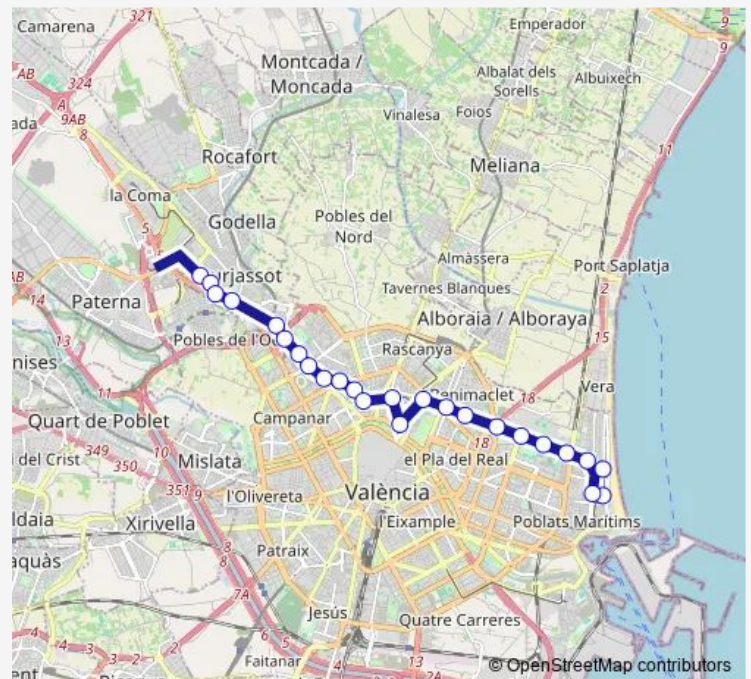

Monday 05:39-23:50

Tuesday 05:39-23:50

Wednesday 05:37-23:50

Thursday 05:39-23:50

Friday 05:39-23:50

Saturday 05:39-23:50

Sunday 06:59-23:50

Route info

Direction:

Stops: 0

Trip Duration: – min

Direction

undefined — undefined

0 stops

[Open route schedule](#)

Route schedule

undefined — undefined

Monday	—
Tuesday	—
Wednesday	—
Thursday	—
Friday	06:40-22:19
Saturday	06:54-22:19
Sunday	08:15-22:19

Route info

Direction:

Stops: 0

Trip Duration: — min

Direction

Ll. Llarga - Terramelar — Dr. Lluch

Direction: Dr. Lluch

Stops: 24

Trip Duration: 0 hour 39 min

4 Tram time schedules and route maps are available in an offline PDF at busmaps.com. Use the busmaps.com website to see live bus times, train schedule or subway schedule, and step-by-step directions for all public transit in Valencia