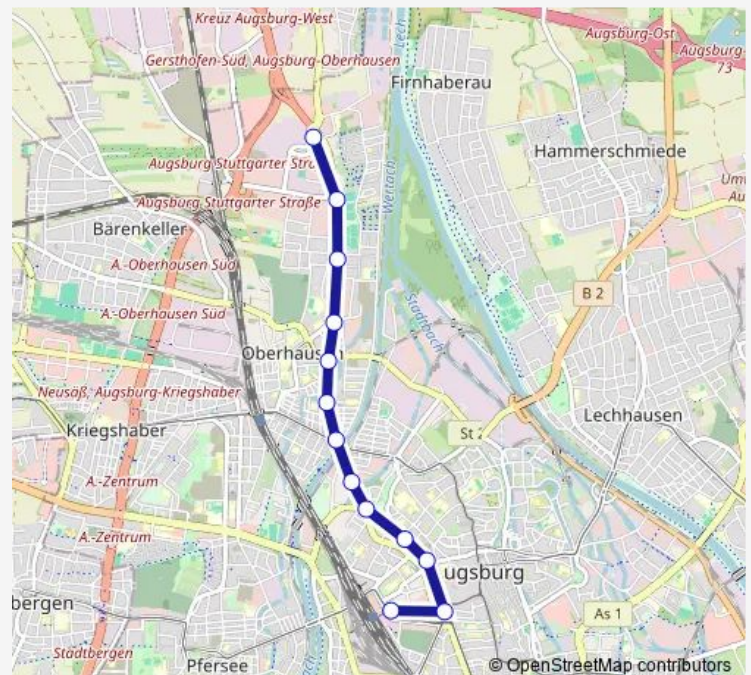

Tram 4

[Go to website](#)

Direction

Augsburg Hbf — Oberhausen, Nord P+R

13 stops

[Open route schedule](#)

Augsburg Hbf

Augsburg, Königsplatz

Augsburg, Eschenhof

Augsburg, Alpenhof

Oberhausen, Nord P+R

Route schedule

Augsburg Hbf — Oberhausen, Nord P+R

Monday 04:30-23:57

Tuesday 04:30-23:57

Wednesday 04:30-23:57

Thursday 04:30-23:57

Friday 04:30-23:57

Saturday 04:59-23:57

Sunday 04:52-23:57

Route info

Direction: Augsburg Hbf

Stops: 13

Trip Duration: 0 hour 20 min

Direction

Oberhausen, Nord P+R — Augsburg Hbf

13 stops

[Open route schedule](#)

Oberhausen, Nord P+R

Augsburg, Alpenhof

Augsburg, Eschenhof

Augsburg, Zollernstraße