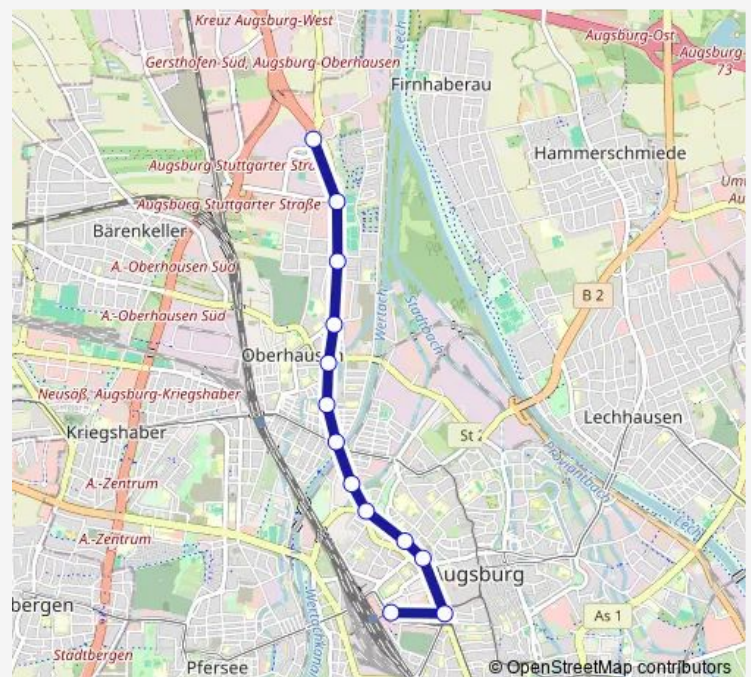

### Direction

Augsburg Hbf — Oberhausen, Nord P+R

13 stops

[Open route schedule](#)

Augsburg Hbf

Augsburg, Königsplatz

Augsburg, Staatstheater

Augsburg, Klinkertor

### Route schedule

Augsburg Hbf — Oberhausen, Nord P+R

Monday 04:30-23:57

Tuesday 04:30-23:57

Wednesday 04:30-23:57

Thursday 04:30-23:57

Friday 04:30-23:57

Saturday 04:59-23:57

### Route info

Direction: Augsburg Hbf

Stops: 13

Trip Duration: 0 hour 19 min

## Route info

Direction: Oberhausen, Nord P+R

Stops: 13

Trip Duration: 0 hour 18 min

**Direction**

Oberhausen, Nord P+R — Augsburg, Königsplatz

12 stops

[Open route schedule](#)