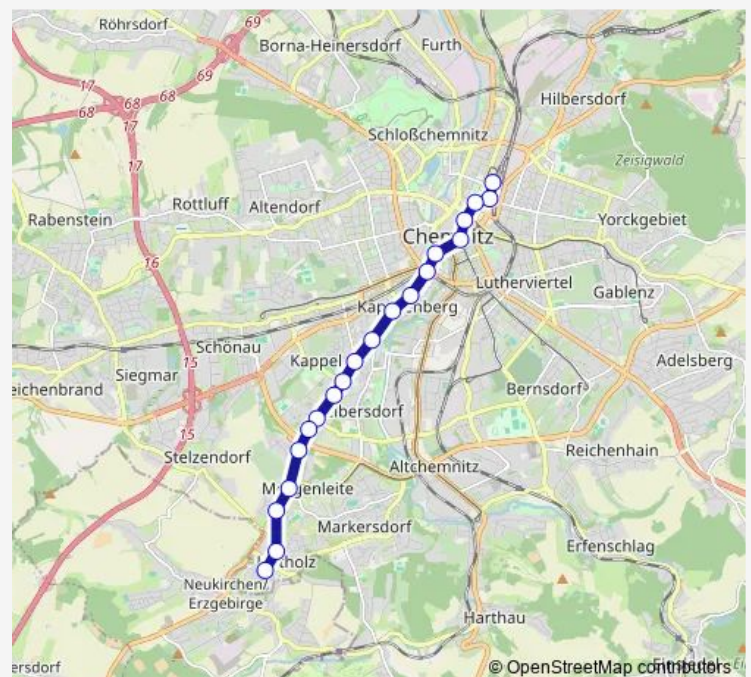

Chemnitz, Ikarus

Chemnitz, Dr.-Salvador-Allende-Str

Chemnitz, Südring

Chemnitz, Heiterer Blick

Chemnitz, Morgenleite

Chemnitz, Johann-Richter-Str

Chemnitz, Ernst-Wabra-Str

Chemnitz, Hutholz

### Route schedule

Chemnitz, Hauptbahnhof — Chemnitz, Hutholz

Monday 04:45-23:24

Tuesday 04:45-02:34<sup>+1</sup>

Wednesday 03:04-23:24

Thursday 04:45-23:24

Friday 04:45-23:24

Saturday 04:45-23:24

### Route info

Direction: Chemnitz, Hauptbahnhof

Stops: 20

Trip Duration: 0 hour 30 min

4

BusMaps