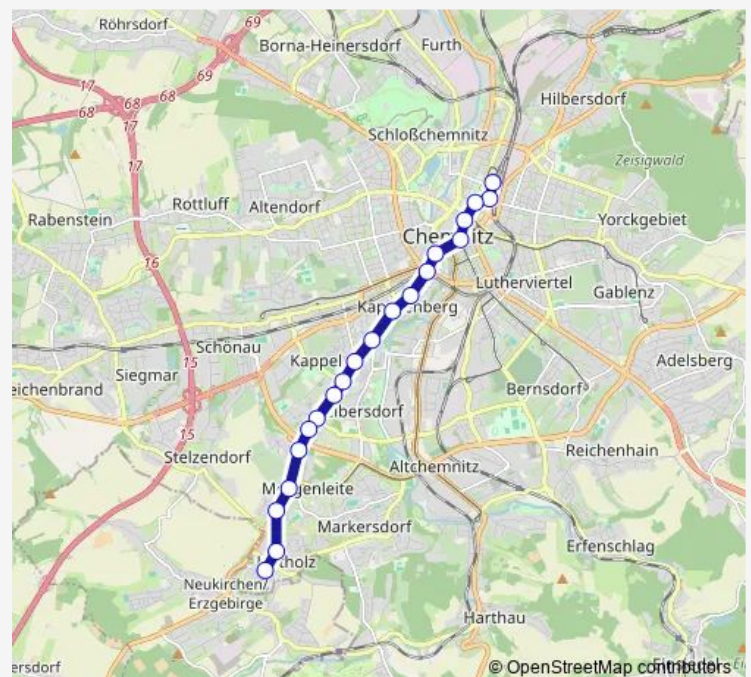

Chemnitz, Ikarus

Chemnitz, Dr.-Salvador-Allende-Str

Chemnitz, Südring

Chemnitz, Heiterer Blick

Chemnitz, Morgenleite

Chemnitz, Johann-Richter-Str

Chemnitz, Ernst-Wabra-Str

Chemnitz, Hutholz

### Route schedule

Chemnitz, Hauptbahnhof — Chemnitz, Hutholz

Monday 04:45-23:24

Tuesday 04:45-23:24

Wednesday 04:45-23:24

Thursday 04:45-23:24

Friday 04:45-23:24

Saturday 04:45-23:24

### Route info

Direction: Chemnitz, Hauptbahnhof

Stops: 20

Trip Duration: 0 hour 25 min