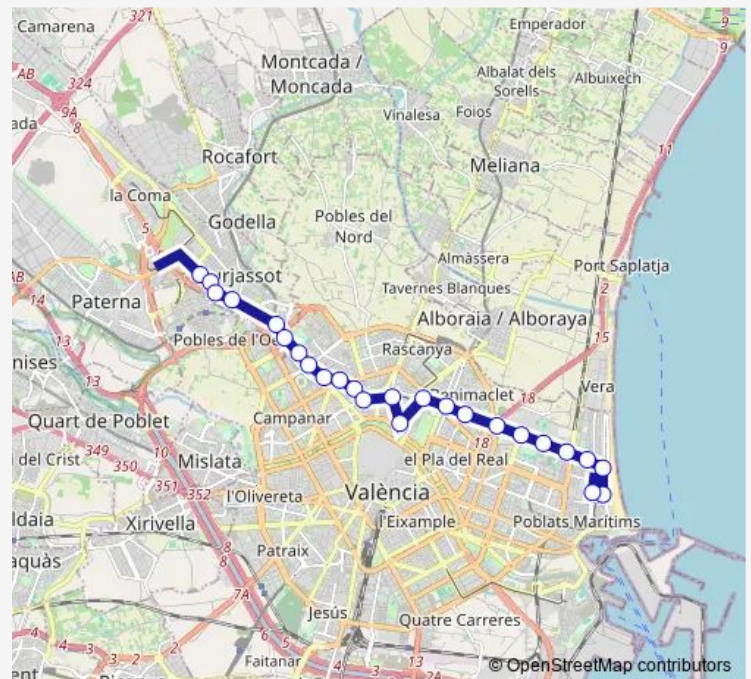

Tram 4 4 - Vicent Andrés Estellés - La Carrasca

[Go to website](#)

Direction

undefined — undefined

0 stops

[Open route schedule](#)

Route schedule

undefined — undefined

Monday	—
Tuesday	—
Wednesday	10:47-19:17
Thursday	—
Friday	—
Saturday	10:47-19:17
Sunday	10:47-19:17

Route info

Direction:

Stops: 0

Trip Duration: — min

Direction

Dr. Lluch — Vicent Andrés Estellés

24 stops

Vicente Zaragoza

Benimaclet

Trinitat

Pont de Fusta

Sagunt

Reus

Marxalenes

Trànsits

13:00

Route info

Direction: Dr. Lluch

Stops: 24

Trip Duration: 0 hour 39 min

Direction

undefined — undefined

0 stops