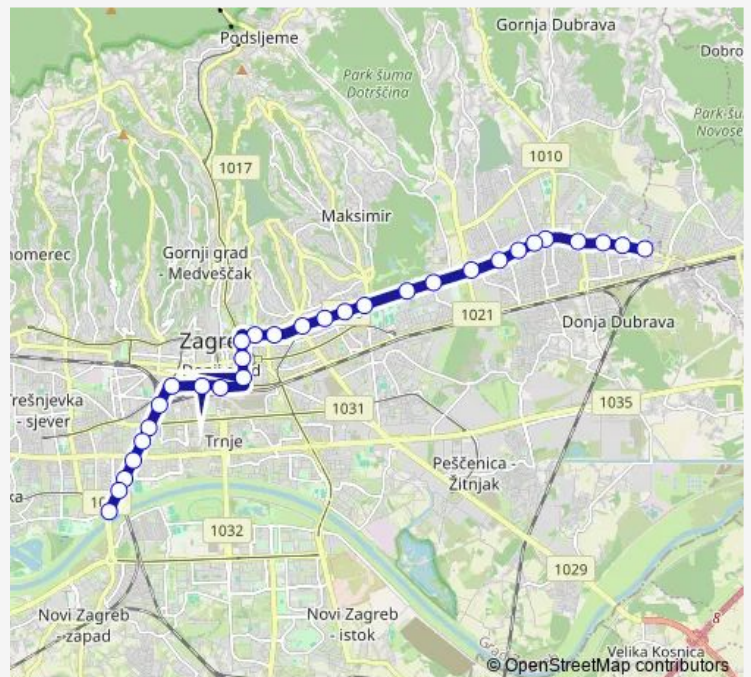

Thursday 04:24-23:27

Friday 04:24-23:27

Saturday 04:17-23:43

Sunday 05:25-23:30

Route info

Direction: Savski most

Stops: 31

Trip Duration: 0 hour 48 min

4 — Savski most - Dubec

Ravnice

Dubrava

Ljubijska

Kapucinska

Grižanska

Dankovečka

Čulinečka

Trip Duration: 0 hour 38 min

Direction

Dubec — Savski most

30 stops

[Open route schedule](#)

Dubec

Poljanice Iv

Aleja javora

Monday	04:09-00:20 ⁺¹
Tuesday	04:09-00:20 ⁺¹
Wednesday	04:09-00:20 ⁺¹
Thursday	04:09-00:20 ⁺¹
Friday	04:09-00:20 ⁺¹
Saturday	04:02-00:38 ⁺¹
Sunday	05:04-00:25 ⁺¹

Route info

Direction: Dubec

Stops: 30

Trip Duration: 0 hour 49 min