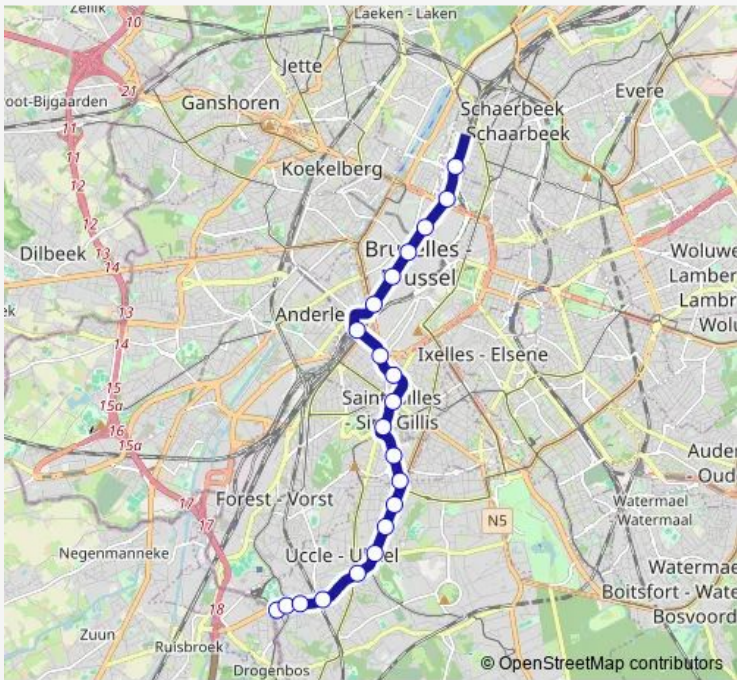

Tram 4 Gare DU Nord - Stalle (P)

[Go to website](#)

Direction
 Lemonnier — Carrefour Stalle

15 stops

[Open route schedule](#)

- Lemonnier
- Gare DU Midi
- Porte DE Hal
- Parvis ST-Gilles
- Horta
- Albert
- Berkendael
- Vanderkindere
- Messidor
- Boetendael
- Heros
- Globe
- Wagon
- Egide VAN Ophem
- Carrefour Stalle

Route schedule
 Lemonnier — Carrefour Stalle

Monday	09:41-00:40 ⁺¹
Tuesday	09:41-00:40 ⁺¹
Wednesday	09:41-00:40 ⁺¹
Thursday	09:41-00:40 ⁺¹
Friday	09:41-00:40 ⁺¹
Saturday	20:48-00:40 ⁺¹
Sunday	24:39-00:40 ⁺¹

Route info

Direction: Lemonnier

Stops: 15

Trip Duration: 0 hour 25 min

4 — Gare DU Nord - Stalle (P) **BusMaps**

Direction

Carrefour Stalle — Lemonnier

15 stops

[Open route schedule](#)

Carrefour Stalle

Egide VAN Ophem

Wagon

Globe

Heros

Boetendael

Messidor