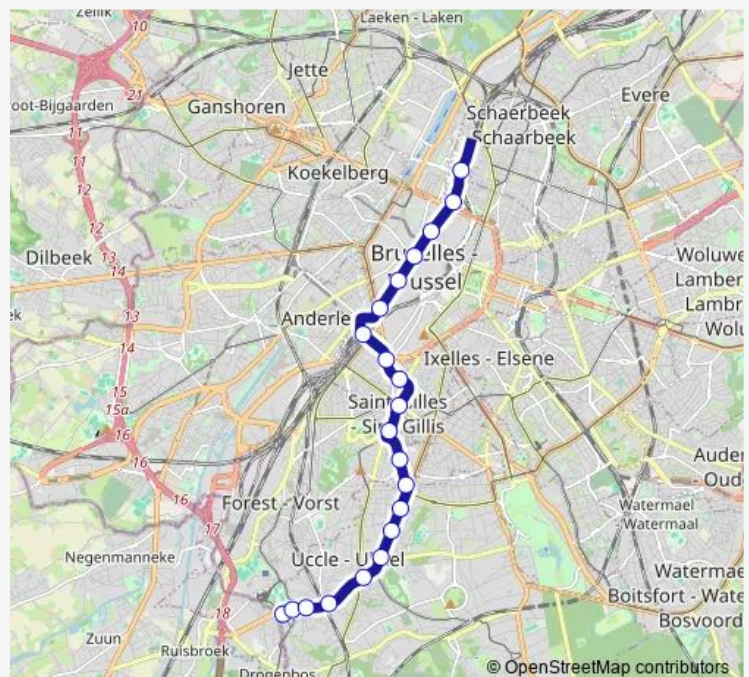

### Route schedule

Lemonnier — Carrefour Stalle

Monday	09:41-00:39 <sup>+1</sup>
Tuesday	09:41-00:39 <sup>+1</sup>
Wednesday	09:41-00:39 <sup>+1</sup>
Thursday	09:41-00:39 <sup>+1</sup>
Friday	09:41-00:39 <sup>+1</sup>
Saturday	20:48-00:39 <sup>+1</sup>
Sunday	24:39 <sup>+1</sup>

### Route info

Direction: Lemonnier

Stops: 15

Trip Duration: 0 hour 21 min

4 — Gare DU Nord - Stalle (P)

## Direction

Carrefour Stalle — Lemonnier

15 stops

[Open route schedule](#)

Carrefour Stalle

Egide VAN Ophem

Wagon

Globe