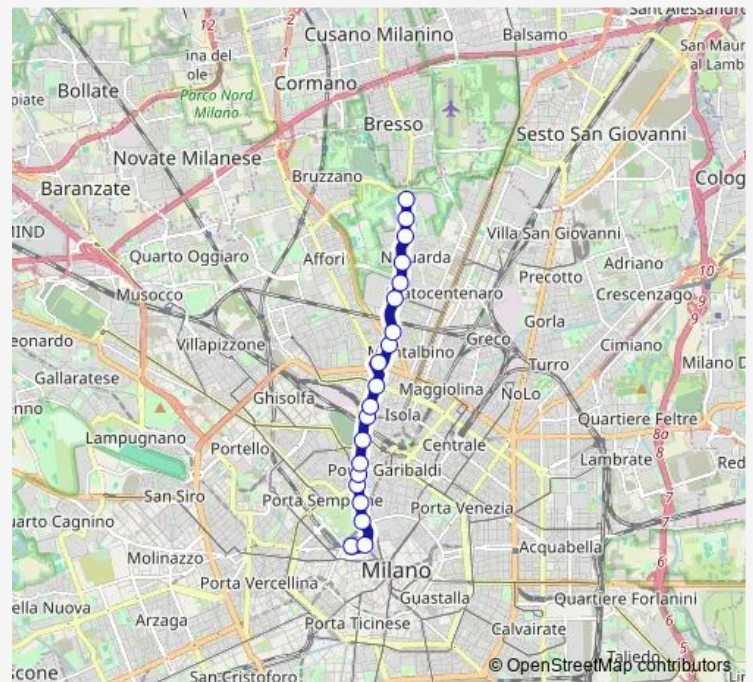

valassina

nizza

ospedale maggiore (niguarda)

girola

niguarda centro

niguarda nord

cascina californiana

niguarda (parco nord)

### Route schedule

via ricasoli — niguarda (parco nord)

Monday	04:36-01:38 <sup>+1</sup>
Tuesday	04:36-01:38 <sup>+1</sup>
Wednesday	04:36-01:38 <sup>+1</sup>
Thursday	04:36-01:38 <sup>+1</sup>
Friday	04:36-01:38 <sup>+1</sup>
Saturday	04:36-01:38 <sup>+1</sup>
Sunday	04:38-01:38 <sup>+1</sup>

### Route info

Direction: via ricasoli

Stops: 20

Trip Duration: 0 hour 32 min

■ 4 — p.za castello - parco nord

## Route info

Direction: maciachini m3

Stops: 10

Trip Duration: 0 hour 17 min