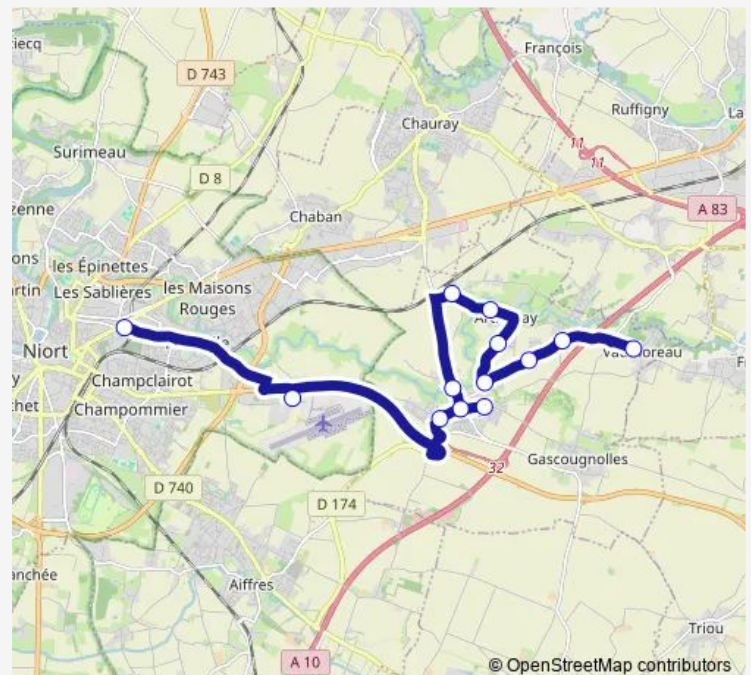

Direction

Lycee Saint Andre — Vaumoreau

13 stops

[Open route schedule](#)

Lycee Saint Andre

Pole D'Echange Darwin

Boussantain

Vouille 5 Villages

Croix Blanche

Lambon

Les Vioches

Trougnard

LES Cosses

Puits d'Oignon

Lot Martin

La Rivière

Vaumoreau

Route schedule

Lycee Saint Andre — Vaumoreau

Monday —

Tuesday —

Wednesday 13:00

Thursday —

Friday —

Saturday —

Sunday —

Route info

Direction: Lycee Saint Andre

Stops: 13

Trip Duration: 0 hour 55 min

L641 Bus time schedules and route maps are available in an offline PDF at busmaps.com. Use the busmaps.com website to see live bus times, train schedule or subway schedule, and step-by-step directions for all public transit in Niort