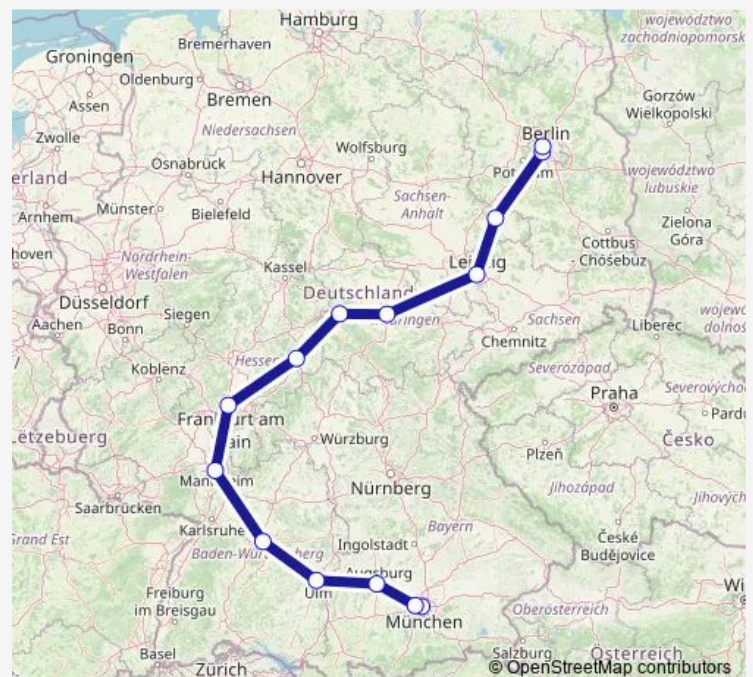

Rail ICE 596

[Go to website](#)

Direction

München Hbf — Berlin Hbf (tief)

14 stops

[Open route schedule](#)

München Hbf

München-Pasing

Augsburg Hbf

Ulm Hbf

Stuttgart Hbf

Mannheim Hbf

Frankfurt(Main)Hbf

Fulda

Eisenach

Erfurt Hbf

Leipzig Hbf

Lutherstadt Wittenberg Hbf

Berlin Südkreuz

Berlin Hbf (tief)

Route schedule

München Hbf — Berlin Hbf (tief)

Monday 12:28

Tuesday 12:28

Wednesday 12:28

Thursday 12:28

Friday 12:28

Saturday 12:28

Sunday 12:28

Route info

Direction: München Hbf

Stops: 14

Trip Duration: 8 hour 1 min

ICE 596

BusMaps