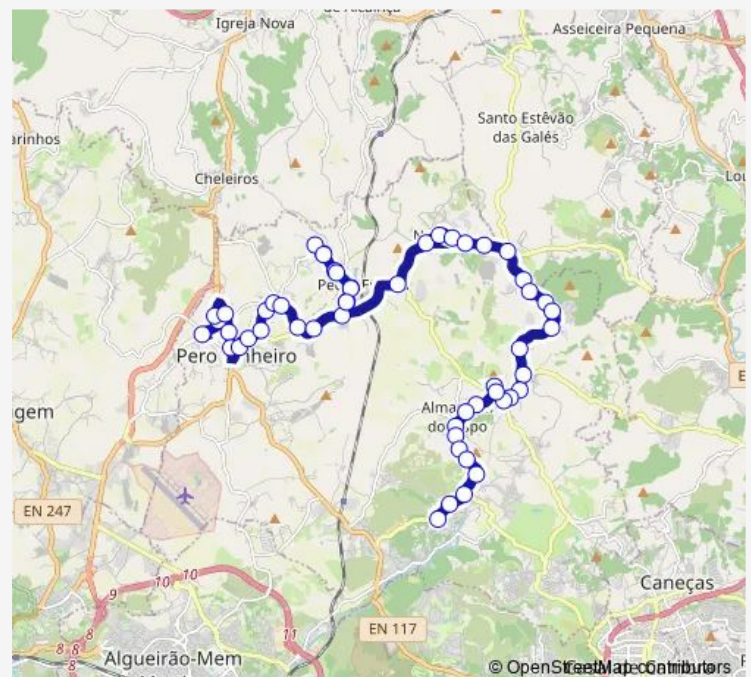

R Gen Barnabé António Ferreira 66

R Gen Barnabé António Ferreira 112

R Gen Barnabé António Ferreira 168

Route schedule

Fonte da Aranha — Montelavar (Largo)

Monday 06:20-19:00

Tuesday 06:20-19:00

Wednesday 06:20-19:00

Thursday 06:20-19:00

Friday 06:20-19:00

Saturday 09:00-19:00

Sunday 09:00-19:00

Route info

Direction: Fonte da Aranha

Stops: 52

Trip Duration: 0 hour 42 min