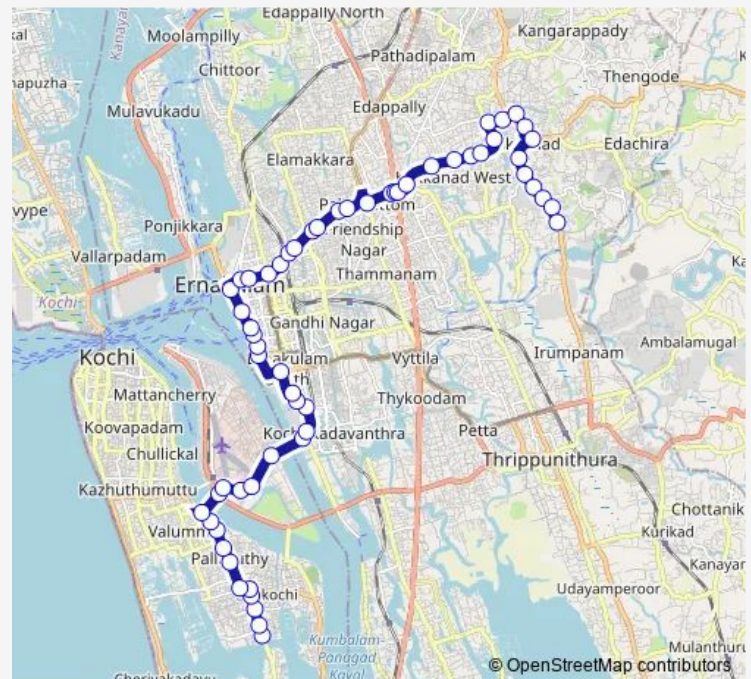

Thursday 06:00

Friday 06:00

Saturday 06:00

Sunday 06:00

Route info

Direction: Perumpadappu

Stops: 59

Trip Duration: 1 hour 12 min

Chittethukara ↔ Perumpadappu

Pallimukk

Gandhi Square

Subash Park

Ernakulam Boat Jetty

Children's Park

Menaka

High Court Junction