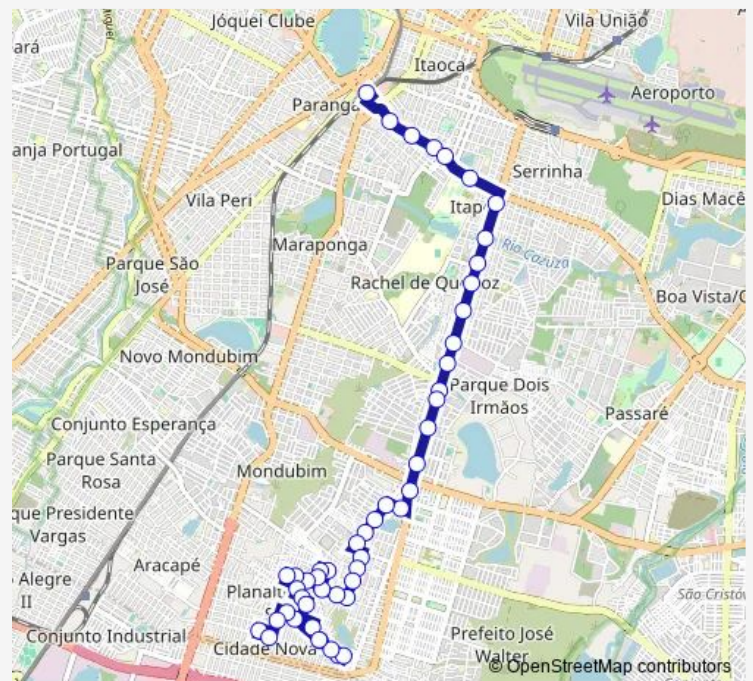

Avenida Bernardo Manoel, 11456

Avenida João DE Araújo Mima, S/N

RUA 3 CJ PEQ Mondubim, 135

RUA Monte Libano, 401

Route schedule

Praça Terminal Parangaba, Sn — Avenida Nova Fortaleza [72], 919

Monday 04:36-24:00

Tuesday 04:36-24:00

Wednesday 04:36-24:00

Thursday 04:36-24:00

Friday 04:36-24:00

Saturday 05:05-23:25

Sunday 05:08-23:22

Route info

Direction: Praça Terminal Parangaba, Sn

Stops: 49

Trip Duration: 0 hour 40 min

456-Planalto Ayrton Senna/Parangaba — Planalto Ayrton Senna/Parangaba

RUA Monte Libano, 580

RUA Monte Libano, 756

RUA Monte Libano, 999

RUA Antonio Barbosa, 1060

RUA Antonio Barbosa, 1390