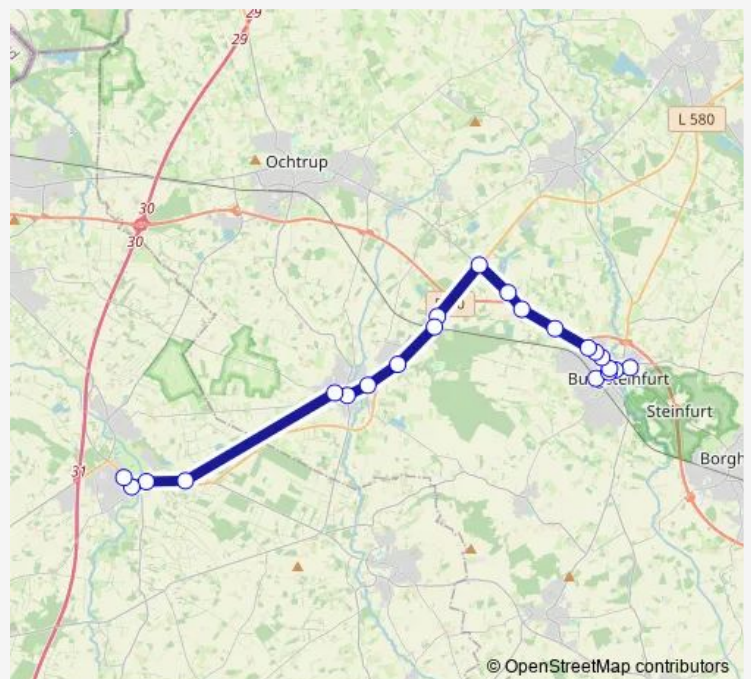

Saturday

06:27-16:32

Sunday

—

Route info

Direction: Burgsteinfurt, Kreishaus

Stops: 22

Trip Duration: 0 hour 31 min

■ T17

Direction

Metelen, Busbahnhof — Heek, Donnerberg

7 stops

[Open route schedule](#)

Metelen, Busbahnhof

Metelen, Heeker Straße

Metelen, Buschkampweg

Heek, Wolbeck

Heek, Aeverbeck

Heek, Ludgeristr.

Heek, Donnerberg

Route schedule

Metelen, Busbahnhof — Heek, Donnerberg

Monday 05:59-20:59

Tuesday —

06:42-15:42

Sunday

—

Route info

Direction: Heek, Donnerberg

Stops: 22

Trip Duration: 0 hour 28 min

Direction