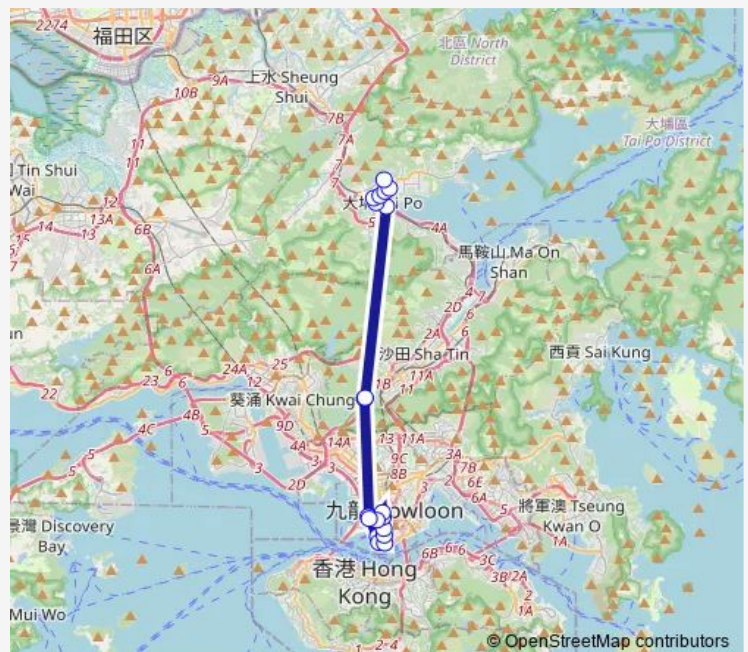

[Ctb] Austin Station, Jordan Road[[Kmb] Austin Station Jordan Road

[Kmb] Tsing SHA Highway Bbi

[Ctb] Tsing SHA Highway BUS-BUS Interchange[[Kmb] Tsing SHA Highway Bbi[[Lwb] Tsing SHA Highway Bbi

[Ctb] Kwong FUK Estate, TAI PO Road[[Kmb+Ctb] Kwong FUK Estate/
Kwong FUK Estate, TAI PO Road[[Kmb] Kwong FUK Estate[[Lwb] Kwong FUK Estate

Route schedule

[Ctb] HSR West Kowloon Station[[Kmb] Jordan (West Kowloon Station) BUS Terminus — [Kmb+Ctb] FU Heng BUS Terminus/
Fu Heng Estate[[Kmb] FU Heng BUS Terminus[[Lwb] FU Heng BUS Terminus

Monday	17:30-18:45
Tuesday	17:30-18:45
Wednesday	17:30-18:45
Thursday	17:30-18:45
Friday	17:30-18:45
Saturday	—
Sunday	—

Route info

Direction: [Ctb] HSR West Kowloon Station[[Kmb] Jordan (West Kowloon Station) BUS Terminus

Stops: 19

Trip Duration: 1 hour 10 min

[Ctb] Kwong FUK Road[[Kmb+Ctb] Kwong FUK Road
BBI/
Kwong FUK Road[[Kmb] Kwong FUK Road
Bbi][Lwb] Kwong FUK Road TAI Po