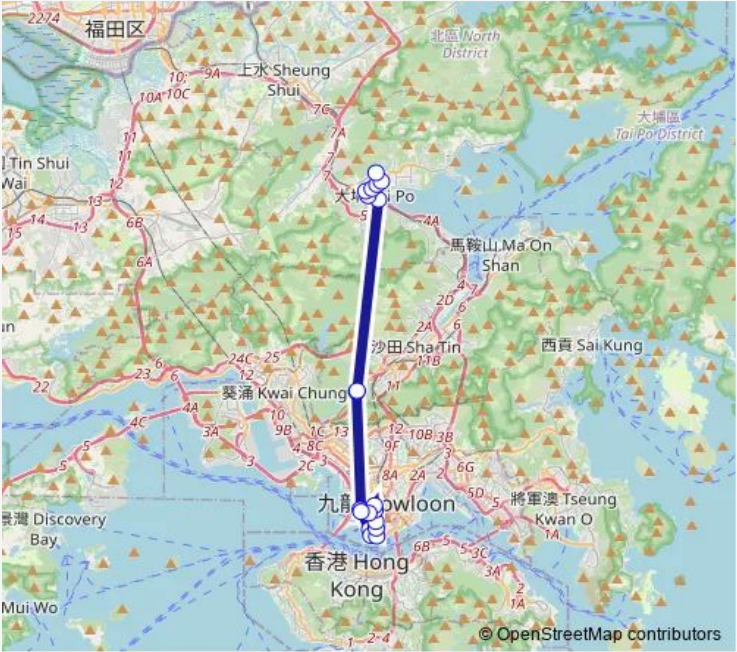

19 stops

[Open route schedule](#)

- [Ctb] HSR West Kowloon Station[[Kmb] Jordan (West Kowloon Station) BUS Terminus
- [Kmb] Canton Road
- [Ctb] Peking Road, Canton Road[[Kmb+Ctb] Peking Road/
Peking Road, Canton Road[[Kmb] Peking Road
- [Ctb] Peninsula Hotel, Nathan Road[[Kmb] Tsim SHA Tsui BBI - Peninsula Hotel
- [Ctb] Kowloon Mosque, Nathan Road[[Kmb] Kowloon Mosque[[Nlb] Kowloon Park
- [Ctb] Park Lane, Nathan Road[[Kmb] Park Lane
- [Ctb] Ning PO Street, Nathan Road[[Kmb] Ning PO Street YAU MA Tei
- [Ctb] Kowloon Central Post Office, Nathan Road[[Kmb] Kowloon Central Post Office
- [Ctb] Battery Street, Jordan Road[[Kmb+Ctb] Battery Street Jordan/
Battery Street, Jordan Road[[Kmb] Battery Street Jordan
- [Ctb] Austin Station, Jordan Road[[Kmb] Austin Station Jordan Road
- [Kmb] Tsing SHA Highway Bbi
- [Ctb] Tsing SHA Highway BUS-BUS Interchange[[Kmb] Tsing SHA Highway Bbi[[Lwb] Tsing SHA Highway Bbi
- [Ctb] Kwong FUK Estate, TAI PO Road[[Kmb+Ctb] Kwong FUK Estate/
Kwong FUK Estate, TAI PO Road[[Kmb] Kwong FUK Estate[[Lwb] Kwong FUK Estate

Route schedule

[Ctb] HSR West Kowloon Station[[Kmb] Jordan (West Kowloon Station) BUS Terminus — [Kmb+Ctb] FU Heng BUS Terminus/
Fu Heng Estate[[Kmb] FU Heng BUS Terminus[[Lwb] FU Heng BUS Terminus

Monday	17:30-18:50
Tuesday	17:30-18:50
Wednesday	17:30-18:50
Thursday	17:30-18:50
Friday	17:30-18:50
Saturday	—
Sunday	—

Route info

Direction: [Ctb] HSR West Kowloon Station[[Kmb] Jordan (West Kowloon Station) BUS Terminus

Stops: 19

Trip Duration: 1 hour 28 min

[Ctb] Kwong FUK Road[[Kmb+Ctb] Kwong FUK Road
BBI/
Kwong FUK Road[[Kmb] Kwong FUK Road
Bbi][Lwb] Kwong FUK Road TAI Po