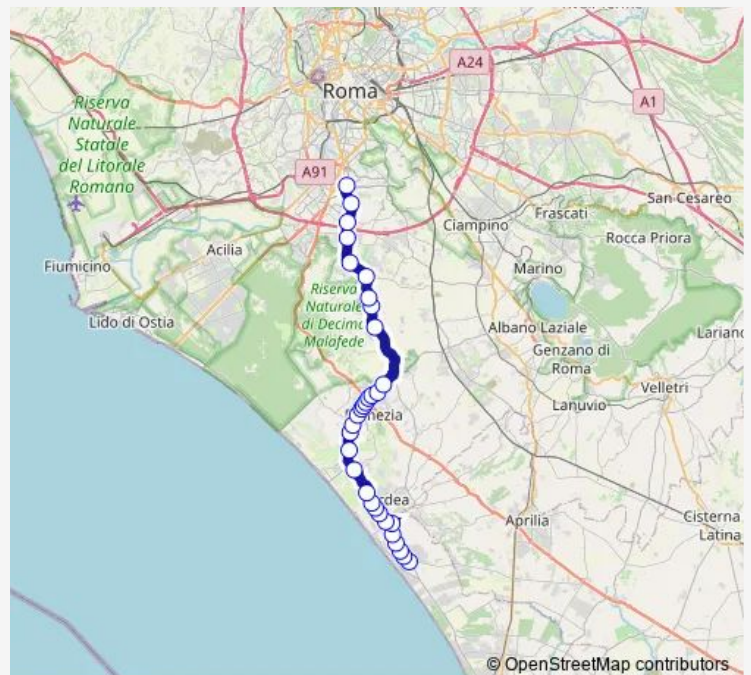

Monday 06:40

Tuesday 06:40

Wednesday 06:40

Thursday 06:40

Friday 06:40

Saturday —

Sunday —

Route info

Direction: TOR S.Lorenzo | Via Pinete Via Campo di Carne # f12666

Stops: 32

Trip Duration: 1 hour 13 min

Pomezia | Via Castelli Via Campobello # f12688

Pomezia | Via Castelli Via Antille # f12689

Roma | Via Laurentina (Monte Migliore) # f12692