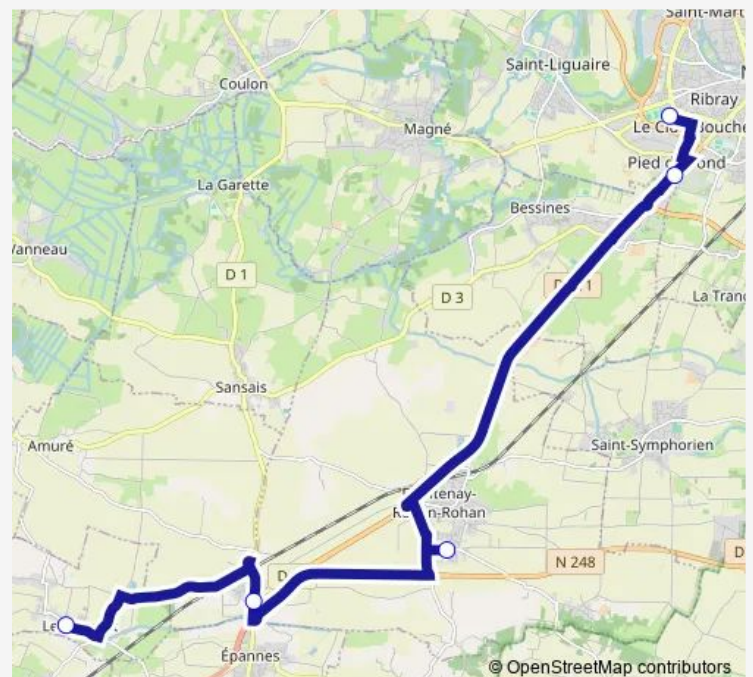

Bus L816 Le Bourdet Écoles-Lycees Niort[Go to website](#)**Direction**

LE Bourdet Ecole — Lycee Venise Verte

5 stops

[Open route schedule](#)

LE Bourdet Ecole

LA Gorre

LES 3 Roix

PE Pied DE Fond

Lycee Venise Verte

Route schedule

LE Bourdet Ecole — Lycee Venise Verte

Monday	06:50
Tuesday	06:50
Wednesday	06:50
Thursday	06:50
Friday	06:50
Saturday	—
Sunday	—

Route info

Direction: LE Bourdet Ecole

Stops: 5

Trip Duration: 0 hour 42 min

L816 — Le Bourdet Écoles-Lycees Niort

BusMaps

L816 Bus time schedules and route maps are available in an offline PDF at busmaps.com. Use the busmaps.com website to see live bus times, train schedule or subway schedule, and step-by-step directions for all public transit in Niort