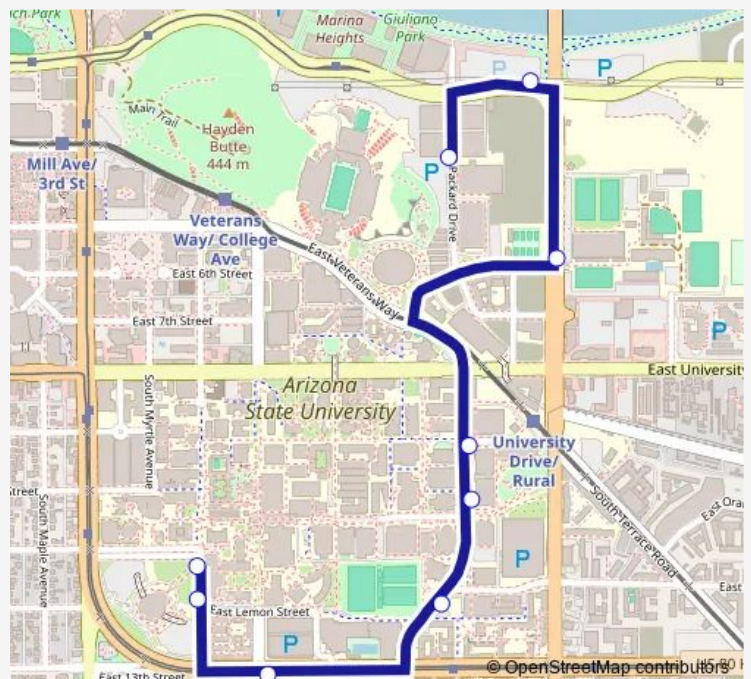

Forest Av & Gammage Pkwy — Packard Dr & Lot 59 North

Monday 07:02-18:02

Tuesday 07:02-18:02

Wednesday 07:02-18:02

Thursday 07:02-18:02

Friday 07:02-18:02

Saturday —

Sunday —

Route info

Direction: Forest Av & Gammage Pkwy

Stops: 9

Trip Duration: 0 hour 13 min

■ FLSH — Flash

Direction

Packard Dr & Lot 59 North — Forest Av & Gammage Pkwy

11 stops

[Open route schedule](#)

Packard Dr & Lot 59 North

Packard Dr & Lot 59 South

Packard Dr & 6th St

McAllister Av & Tyler St

McAllister Av & Orange St

McAllister Av & Lemon St

Mcallister Av & Apache Bl

Wednesday 07:00-18:00

Thursday 07:00-18:00

Friday 07:00-18:00

Saturday —

Sunday —

Route info

Direction: Packard Dr & Lot 59 North

Stops: 11