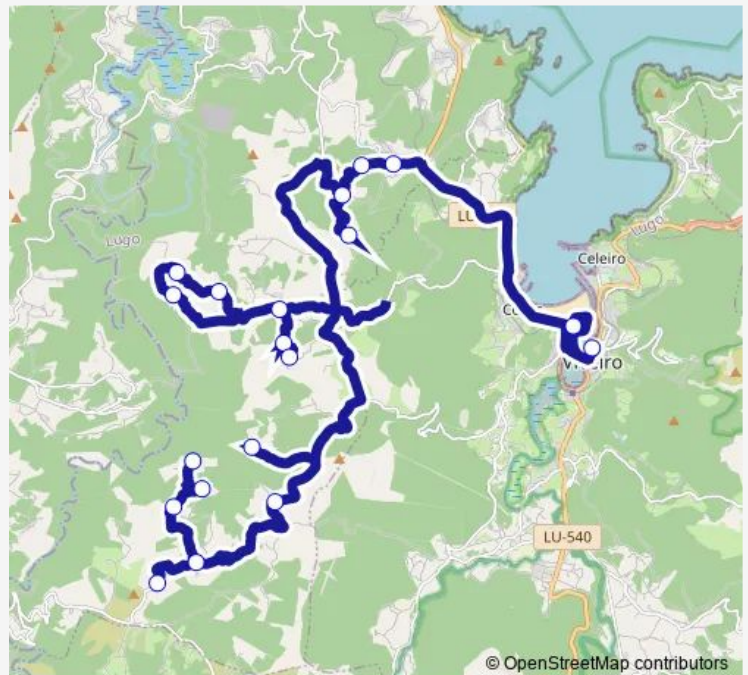

Route schedule

Viveiro E.A. — Penido

Monday 17:30

Tuesday 14:30

Wednesday 14:30

Thursday 14:30

Friday 14:30

Saturday —

Sunday —

Route info

Direction: Viveiro E.A.

Stops: 19

Trip Duration: 1 hour 5 min

© OpenStreetMap contributors

■ Xg618030 — Viveiro E.A.-Penido

BusMaps