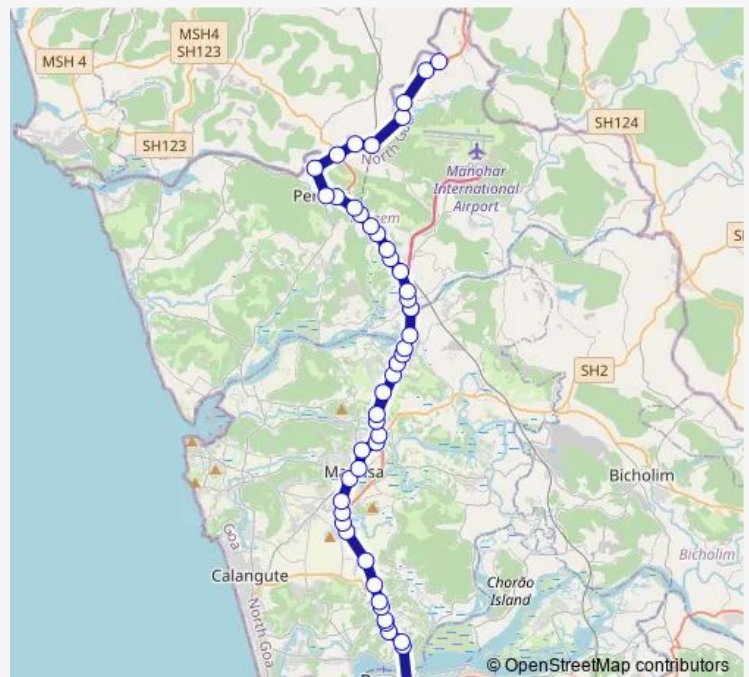

Bus PRV203 Panaji - Patradevi

[Go to website](#)

Direction

Panaji KTC Bus Stand — Torxem

48 stops

[Open route schedule](#)

Panaji KTC Bus Stand

Sai Service

Pundalik Nagar

Teen Building

Training College

Mall De Goa

Gulyakade

Porvorim Copel

Vadakade

Porvorim Tisk

Guirim Cross

Posrare

Green Park Junction

Guirim Copel

Mapusa KTC Bus Stand

Mapusa Court

Dhuler

Peddem

Karaswada Char Rasta

Karaswada Idc

Colvale Housing Board

Route schedule

Panaji KTC Bus Stand — Torxem

Monday 17:45

Tuesday 17:45

Wednesday 17:45

Thursday 17:45

Friday 17:45

Saturday 17:45

Sunday 17:45

Route info

Direction: Panaji KTC Bus Stand

Stops: 48

Trip Duration: 1 hour 45 min

■ PRV203 — Panaji - Patradevi