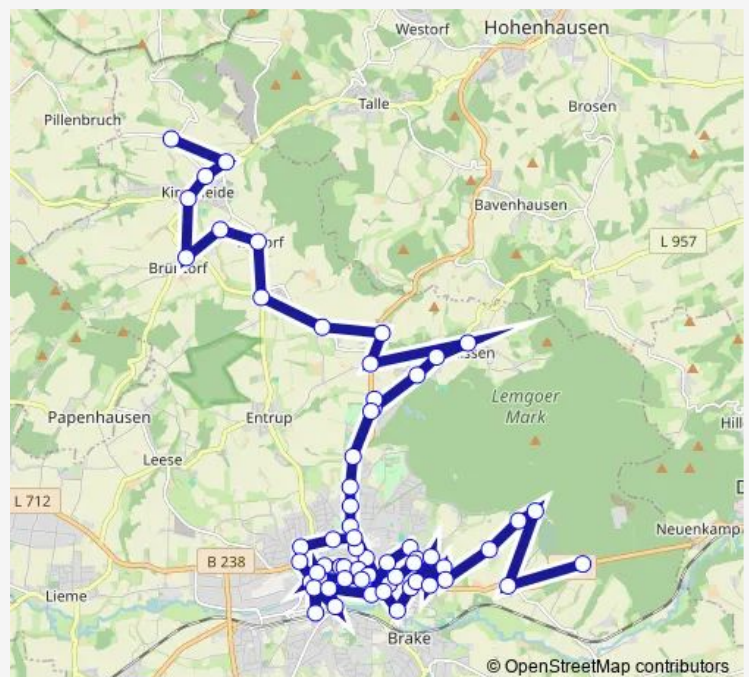

### Route schedule

Le-Welstorf — Lemgo, Rieperturm

Monday 08:45-21:45

Tuesday 19:45-21:45

Wednesday 19:45-21:45

Thursday 08:45-21:45

Friday 08:45-23:45

Saturday 16:45-23:45

### Route info

Direction: Le-Welstorf

Stops: 62

Trip Duration: 0 hour 25 min

■ Ast1 — AST-Linie Lemgo Le-Wahmbeck - Stadtmitte - Rest-Lemgo

Lemgo, Stadtwerke

Lemgo, Pideritstraße

Lemgo, Konsul-Wolff-Straße