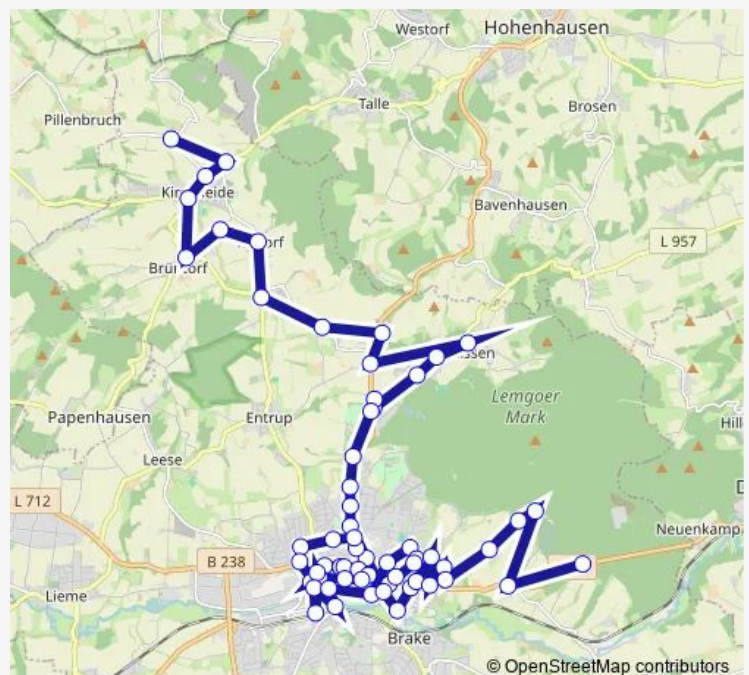

Lemgo, Torkamp

Lemgo, Klinikum

Lemgo, Siechenstraße

Route schedule

Le-Welstorf — Kt-Talle, Albernberg

Monday 08:45-21:45

Tuesday 19:45-21:45

Wednesday 19:45-21:45

Thursday 19:45-21:45

Friday 08:45-23:45

Saturday 16:45-23:45

Sunday 08:45-21:45

Route info

Direction: Le-Welstorf

Stops: 63

Trip Duration: 0 hour 30 min

■ Ast1 — AST-Linie Lemgo Le-Wahmbeck - Stadtmitte - Rest-Lemgo

BusMaps

Lemgo, Stadtwerke

Lemgo, Pideritstraße

Lemgo, Konsul-Wolff-Straße

Lemgo, Richard-Wagner-Straße

Lemgo, Gosebrede

Lemgo, Leuchte