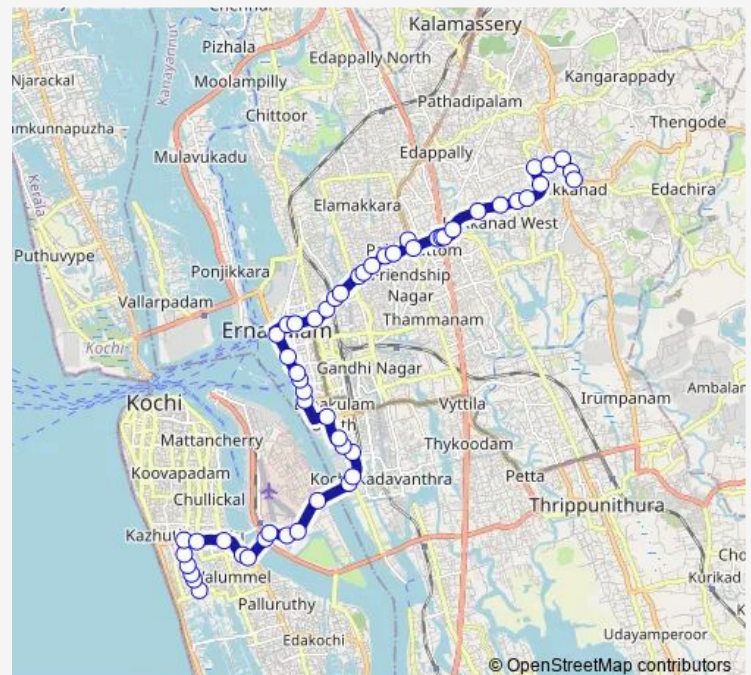

Thursday 06:00

Friday 06:00

Saturday 06:00

Sunday 06:00

Route info

Direction: Mundamveli

Stops: 54

Trip Duration: 1 hour 3 min

Kakkanad ↔ Mundamveli

Gandhi Square

Subash Park

Ernakulam Boat Jetty

Children's Park

Menaka

High Court Junction

Saritha