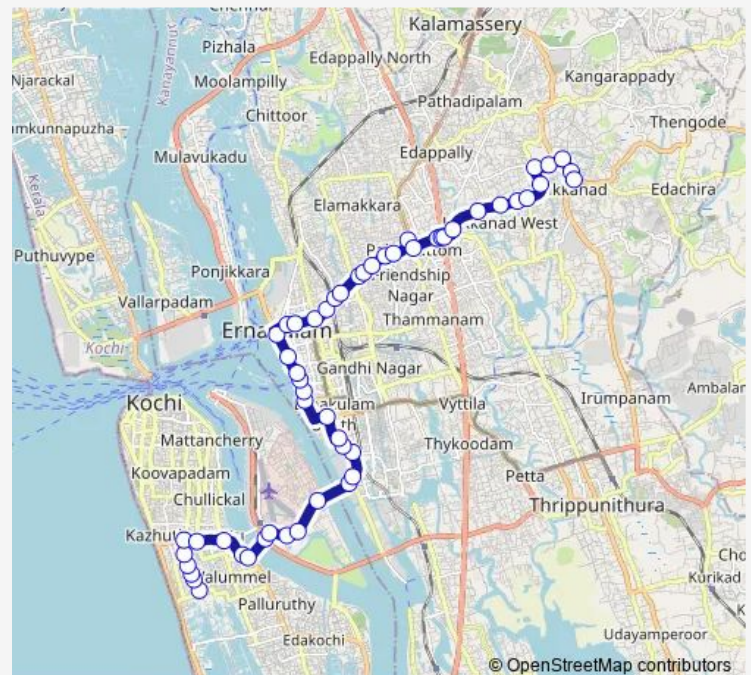

Thursday 06:00

Friday 06:00

Saturday 06:00

Sunday 06:00

Route info

Direction: Mundamveli

Stops: 54

Trip Duration: 1 hour 3 min

Kakkanad ↔ Mundamveli

Gandhi Square

Subash Park

Ernakulam Boat Jetty

Children's Park

Menaka

High Court Junction

Saritha