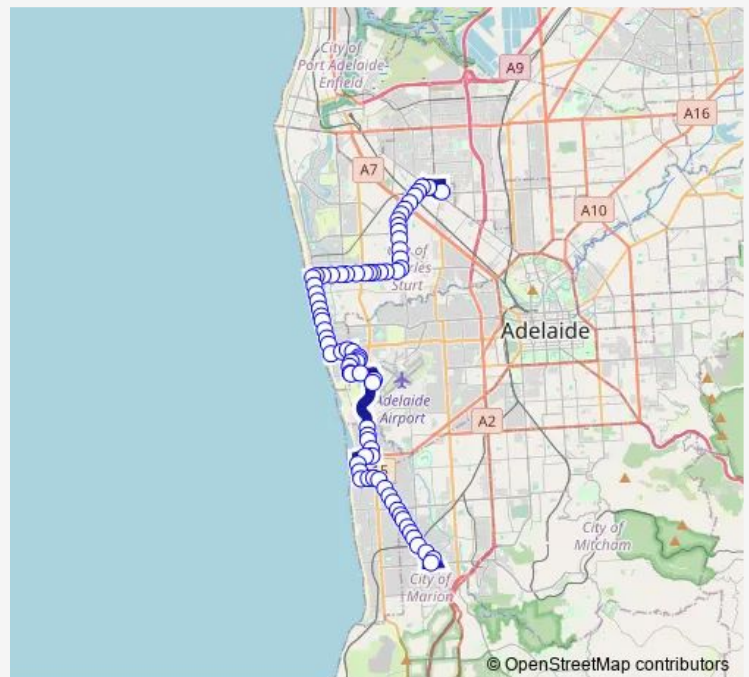

Stop 21 Grange Rd - South side

Stop 22 Grange Rd - South side

Stop 23 Grange Rd - South side

Stop 24 Grange Rd - South side

Stop 25 Grange Rd - South side

Route schedule

Zone A Arndale Interchange — Zone A Marion Interchange
- North side

Monday 19:38-21:38

Tuesday 19:38-21:38

Wednesday 19:38-21:38

Thursday 19:38-21:38

Friday 19:38-21:38

Saturday 07:40-22:22

Sunday 09:00-21:22

Route info

Direction: Zone A Arndale Interchange

Stops: 76

Trip Duration: 1 hour 10 min

300M — Suburban Connector

Stop 26 Grange Rd - South side

Stop 27 Grange Rd - South side

Stop 28 Grange Rd - South side

Stop 29 Grange Rd - South side

Stop 29A Grange Rd - South side

Stop 29B Grange Rd - South side

Stop 29C Seaview Rd - East side

Stop 29B Seaview Rd - East side

Stop 29A Seaview Rd - East side

Stop 29 Seaview Rd - East side

Stop 28 Seaview Rd - East side