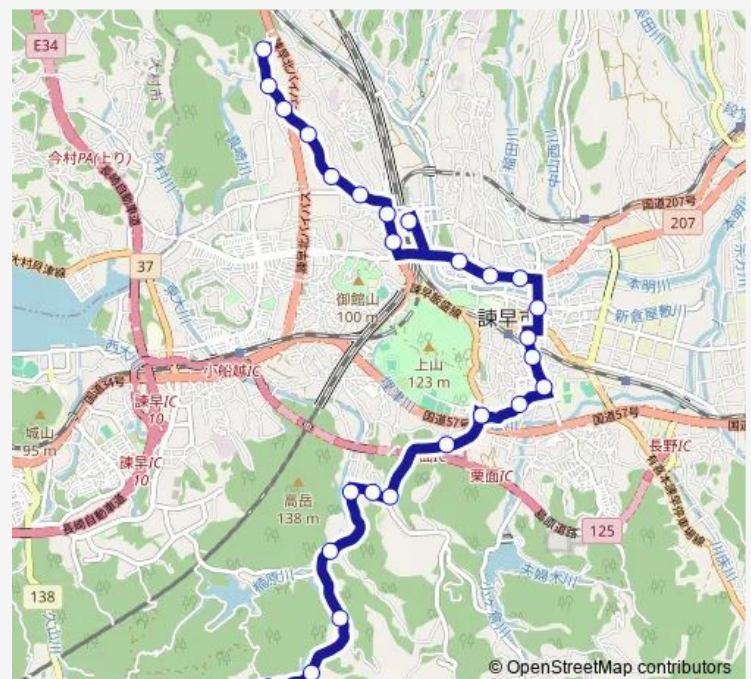

Saturday 07:49-18:49

Sunday 08:49-18:49

Route info

Direction: 上後古場上り

Stops: 28

Trip Duration: 0 hour 41 min

■ 破籠井 — 破籠井土師野尾・栗面・農高前

栄田下り

社会保険事務所入口上り

鎮西高校前上り

西栄田上り

破籠井入口上り

下破籠井上り

破籠井上り

破籠井 Bus time schedules and route maps are available in an offline PDF at busmaps.com. Use the busmaps.com website to see live bus times, train schedule or subway schedule, and step-by-step directions for all public transit in Isahaya