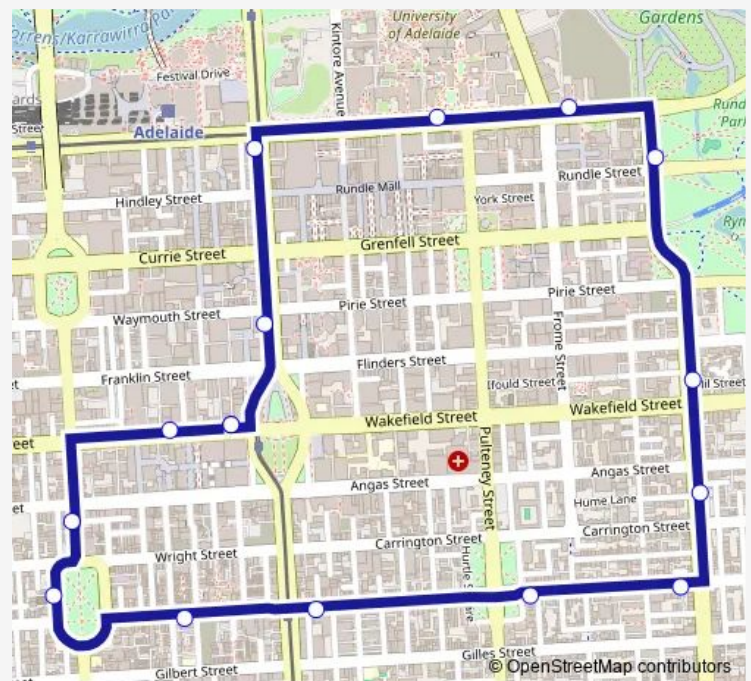

Stop Y2 King William St - West side

Stop G1 North Tce - North side

Stop I1 North Tce - North side

Stop B1 East Tce - East side

Stop F1 Hutt St - East side

Stop H1 Hutt St - East side

Stop R1 Halifax St - South side

Stop S1 Halifax St - South side

Stop U1 Halifax St - South side

Stop W1 Sturt St - South side

Stop R1 Whitmore Sq - West side

Stop S1 Morphett St - West side

Stop D2 Grote St - North side

Stop D3 Grote St - North side

Route schedule

Stop D3 Grote St - North side — Stop D3 Grote St - North side

Monday 08:15-19:15

Tuesday 08:15-19:15

Wednesday 08:15-19:15

Thursday 08:15-19:15

Friday 08:15-19:15

Saturday —

Sunday —

Route info

Direction: Stop D3 Grote St - North side

Stops: 16

Trip Duration: 0 hour 26 min

99C — City Connector (Clockwise)

99C Bus time schedules and route maps are available in an offline PDF at busmaps.com. Use the busmaps.com website to see live bus times, train schedule or subway schedule, and step-by-step directions for all public transit in Adelaide