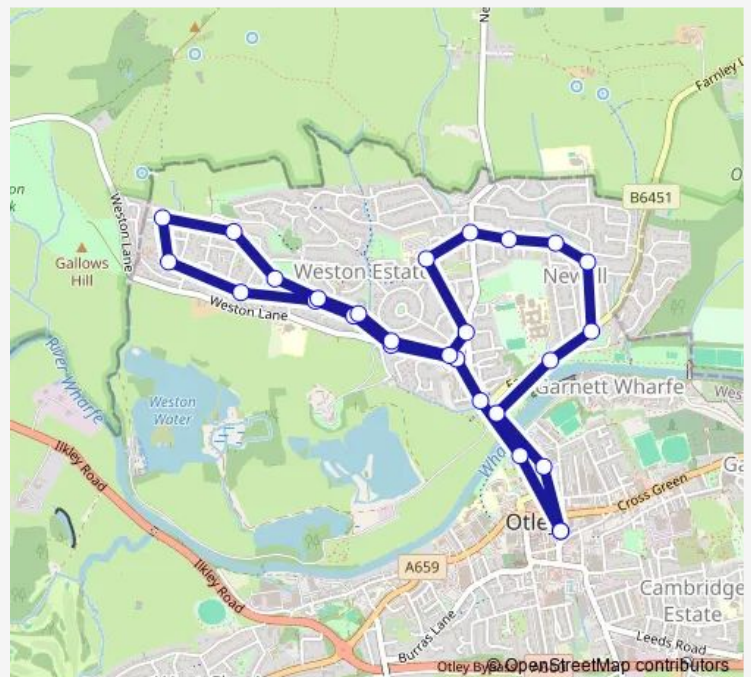

### Direction

Bus Station stand 05 — Bus Station stand 05

28 stops

[Open route schedule](#)

- Bus Station stand 05
- Bridge Street Police Station
- Billams Hill Farnley Lane
- Weston Lane
- Weston Ln Green Lane
- Weston Drive Bennett Court
- Weston Drive Ridding Gate
- Weston Dr Bickerton Way
- Weston Drive Weston Park View
- Meagill Rise Rombalds View
- Meagill Rise Northwell Gate
- Meagill Rise Weston Drive
- Weston Drive Ridding Gate
- Weston Drive Bennett Court
- Weston Ln Green Lane
- Weston Lane Newall Close
- Newall Carr Rd Oatlands Drive
- Wharfedale Hospital
- Newall Carr Rd The Crescent
- Carr Bank Bottom
- St Richards Road

### Route info

Direction: Bus Station stand 05

Stops: 28

Trip Duration: 0 hour 24 min

965 — Otley - Newall Circular

St Richards Road Kell Beck

St Davids Road Kell Back

St Davids Road

## Route info

Direction: Bus Station stand 05

Stops: 28

Trip Duration: 0 hour 24 min

Billams Hill Farnley Lane

Cattle Market Street Bridge St

Bus Station stand 05

## Route info

Direction: Bus Station stand 05

Stops: 27

Trip Duration: 0 hour 24 min

Cattle Market Street Bridge St

Bus Station stand 05

965 Bus time schedules and route maps are available in an offline PDF at [busmaps.com](https://busmaps.com). Use the [busmaps.com](https://busmaps.com) website to see live bus times, train schedule or subway schedule, and step-by-step directions for all public transit in Otley