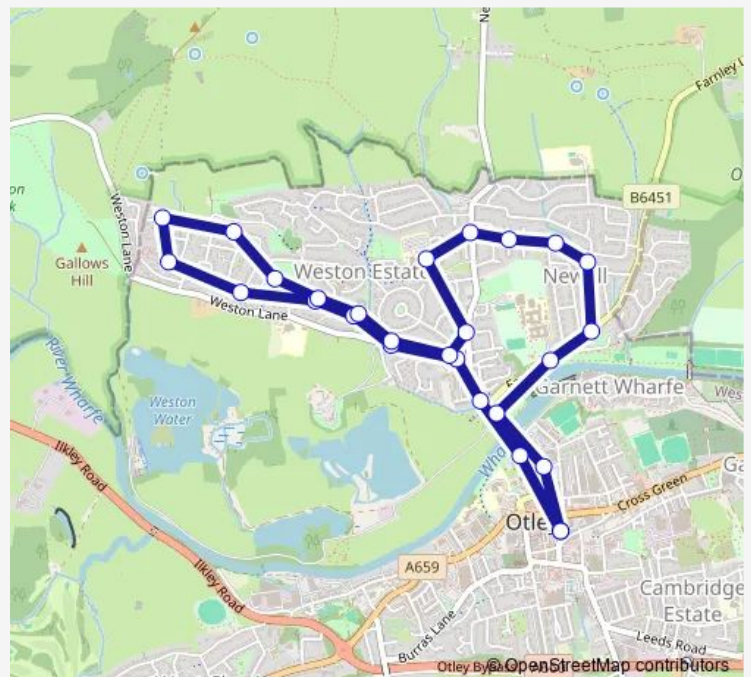

Bus 965 Otley - Newall Circular

[Go to website](#)

Direction

Bus Station stand 05 — Bus Station stand 05

28 stops

[Open route schedule](#)

- Bus Station stand 05
- Bridge Street Police Station
- Billams Hill Farnley Lane
- Weston Lane
- Weston Ln Green Lane
- Weston Drive Bennett Court
- Weston Drive Ridding Gate
- Weston Dr Bickerton Way
- Weston Drive Weston Park View
- Meagill Rise Rombalds View
- Meagill Rise Northwell Gate
- Meagill Rise Weston Drive
- Weston Drive Ridding Gate
- Weston Drive Bennett Court
- Weston Ln Green Lane
- Weston Lane Newall Close
- Newall Carr Rd Oatlands Drive
- Wharfedale Hospital
- Newall Carr Rd The Crescent
- Carr Bank Bottom
- St Richards Road

Stops: 28

Trip Duration: 0 hour 24 min

■ 965 — Otley - Newall Circular

St Richards Road Kell Beck

St Davids Road Kell Back

St Davids Road

Carr Bank Bottom

Billams Hill Farnley Lane

Cattle Market Street Bridge St

Bus Station stand 05

Direction

Bus Station stand 05 — Bus Station stand 05

28 stops

[Open route schedule](#)

Bus Station stand 05

Bridge Street Police Station

Wednesday 06:35-18:35

Thursday 06:35-18:35

Friday 06:35-18:35

Saturday 08:05-18:35

Sunday —

Route info

Direction: Bus Station stand 05

Stops: 27