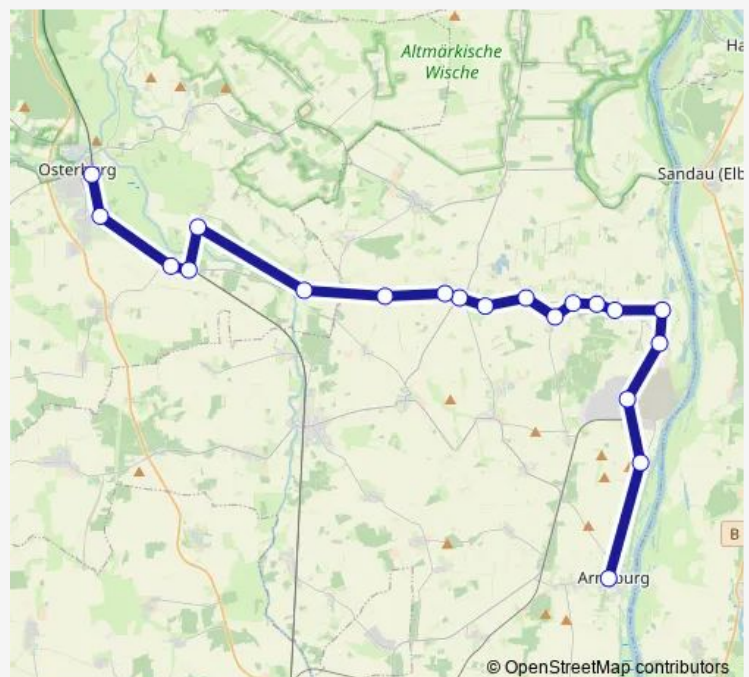

### Route schedule

Arneburg, Schule — Osterburg (Altmark), S-Bahnhof (Bus)

Monday 06:24-16:10

Tuesday 06:24-16:10

Wednesday 06:24-16:10

Thursday 06:24-16:10

Friday 06:24-16:10

Saturday —

### Route info

Direction: Arneburg, Schule

Stops: 20

Trip Duration: 0 hour 56 min

■ 965