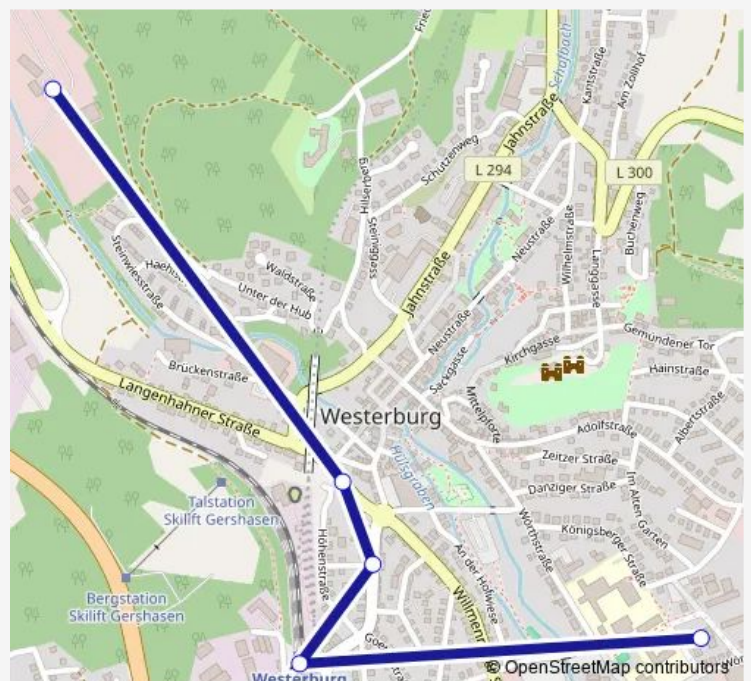

### Direction

Westerburg Schulen — Westerburg Montessori-Schule

2 stops

[Open route schedule](#)

Westerburg Schulen

Westerburg Montessori-Schule

### Route schedule

Westerburg Schulen — Westerburg Montessori-Schule

Monday 10:20

Tuesday 12:45-15:10

Wednesday —

Thursday 12:45-15:10

Friday —

Saturday —

### Route info

Direction: Westerburg Schulen

Stops: 2

Trip Duration: 0 hour 7 min

965

BusMaps