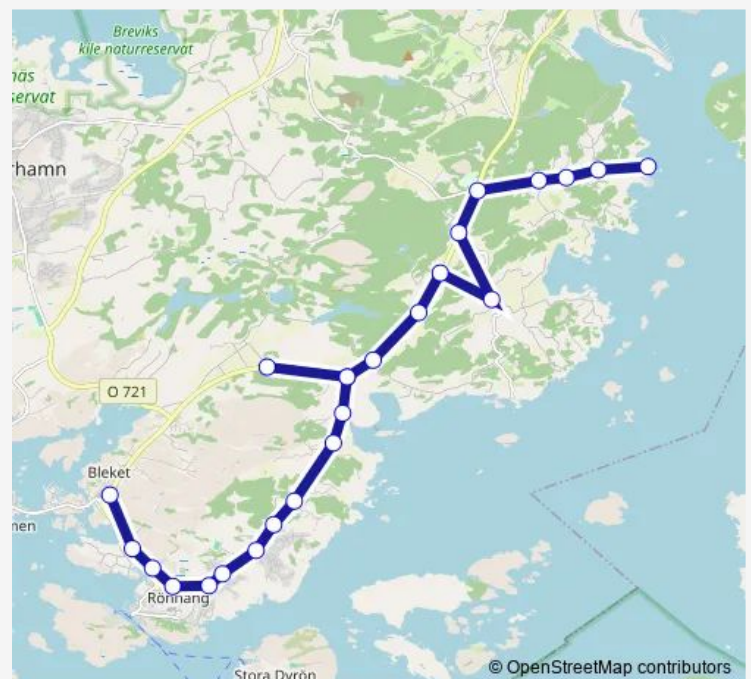

Saturday —

Sunday —

Route info

Direction: Djupvik

Stops: 21

Trip Duration: 0 hour 22 min

■ 965

Direction