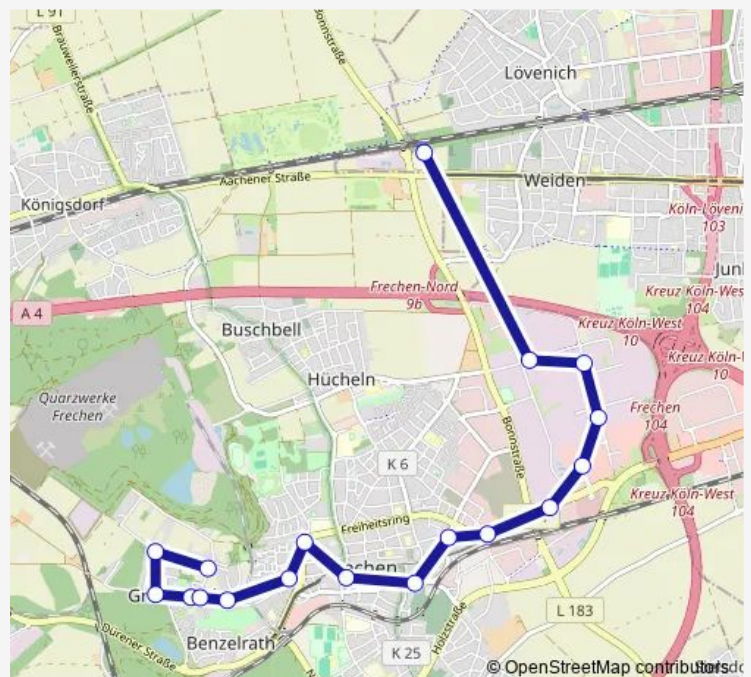

Route schedule

Frechen Grube Carl Am Wasserturm — Köln Weiden West

Monday 05:33-22:18

Tuesday 06:50-20:50

Wednesday 10:50-20:50

Thursday 05:33-22:18

Friday 05:33-22:18

Saturday 06:50-20:50

Sunday 10:50-20:50

Route info

Direction: Frechen Grube Carl Am Wasserturm

Stops: 18

Trip Duration: 0 hour 32 min

■ 965

BusMaps

Direction

Frechen Grube Carl Am Wasserturm

Frechen Grube Carl Danziger Str.

Frechen Grube Carl Rosmarweg

Route schedule

Köln Weiden West — Frechen Grube Carl Rosmarweg

Monday 06:29-22:59

Tuesday 07:27-21:27

Wednesday 10:45-20:45

Thursday 06:29-22:59

Friday 06:29-22:59

Saturday 07:27-21:27

Sunday 10:45-20:45

Route info

Direction: Köln Weiden West

Stops: 16

Trip Duration: 0 hour 26 min