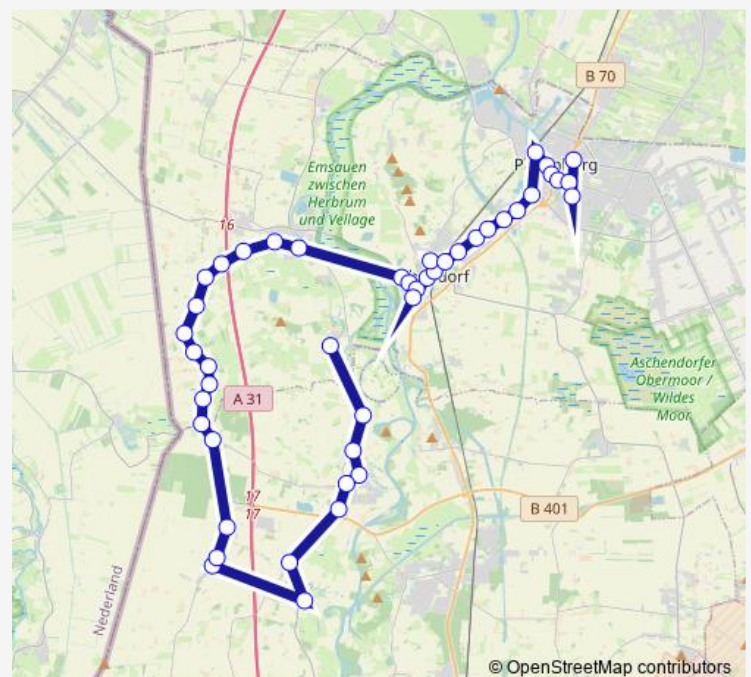

### Route schedule

Papenburg, Mariengym/Ems Center — Heede, Marktplatz

Monday 15:55

Tuesday 15:55

Wednesday 15:55

Thursday 15:55

Friday 15:55

Saturday —

### Route info

Direction: Papenburg, Mariengym/Ems Center

Stops: 31

Trip Duration: 0 hour 47 min

© OpenStreetMap contributors

■ 965

BusMaps

Rhede, Klosterweg